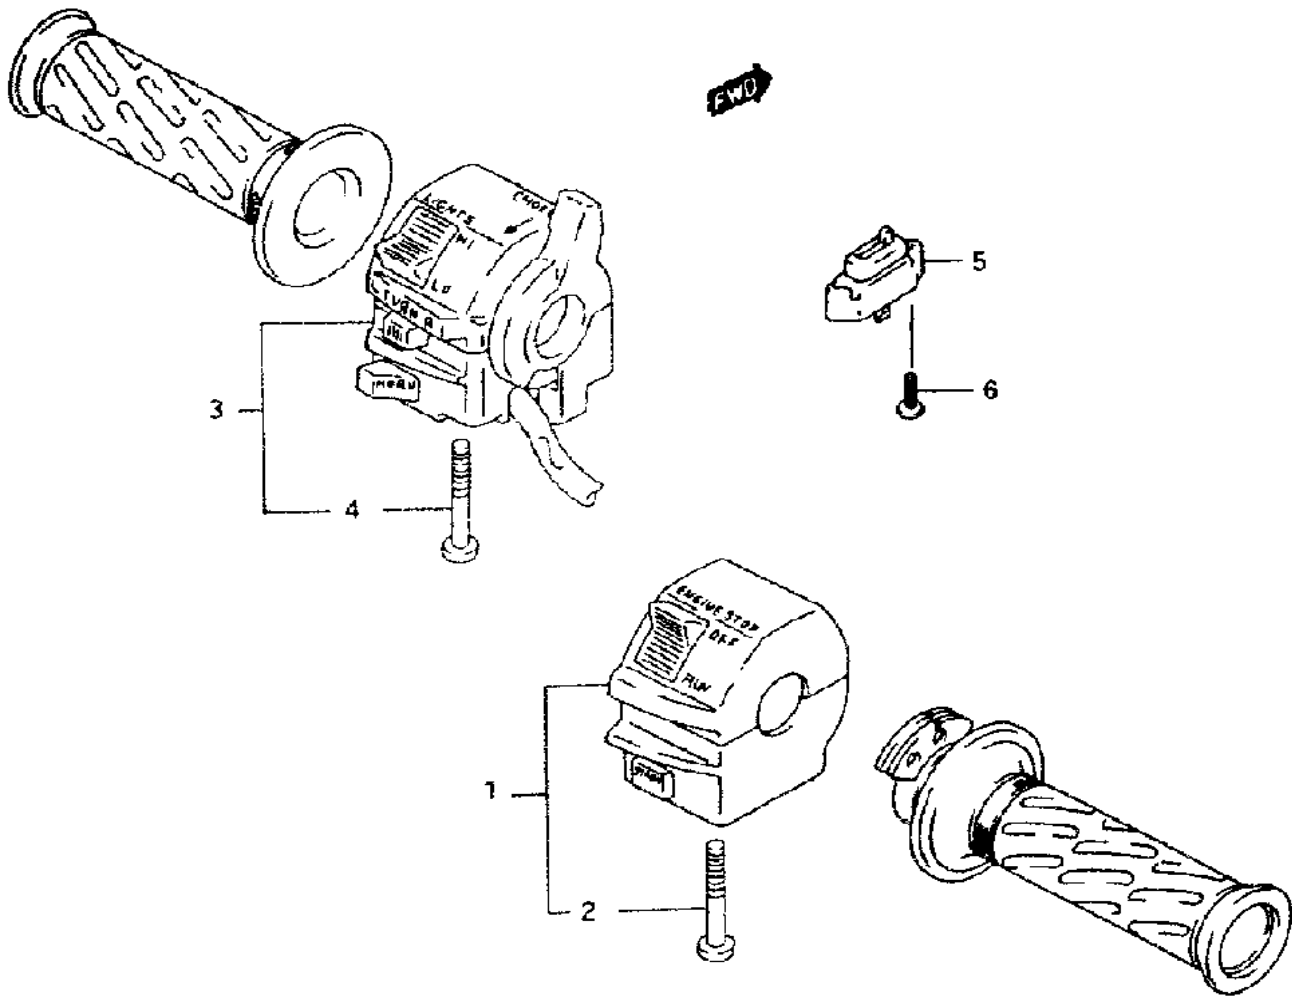

Model Year:	1994
Manufacturer:	Suzuki
Model:	GSXR1100WR
Schematic:	HANDLE LEVER
Description:	1994 Suzuki GSXR1100WR-Updated HANDLE LEVER

Model Year:	1994
Manufacturer:	Suzuki
Model:	GSXR1100WR
Schematic:	HANDLE SWITCH
Description:	1994 Suzuki GSXR1100WR-Updated HANDLE SWITCH