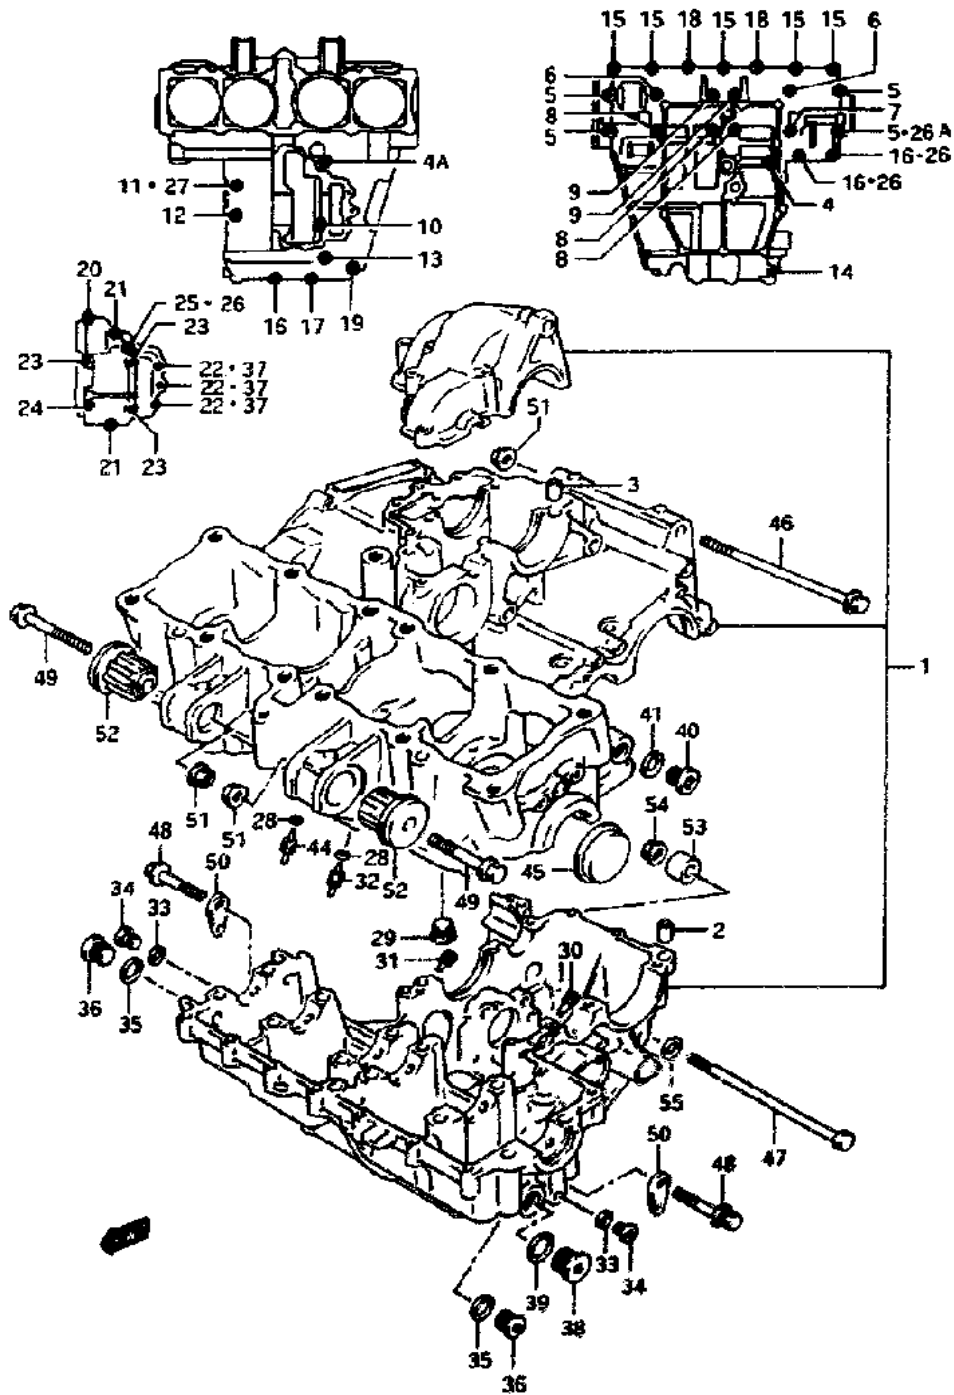

Model Year:	1994
Manufacturer:	Suzuki
Model:	GSXR1100WR
Schematic:	CRANKCASE
Description:	1994 Suzuki GSXR1100WR-Updated CRANKCASE