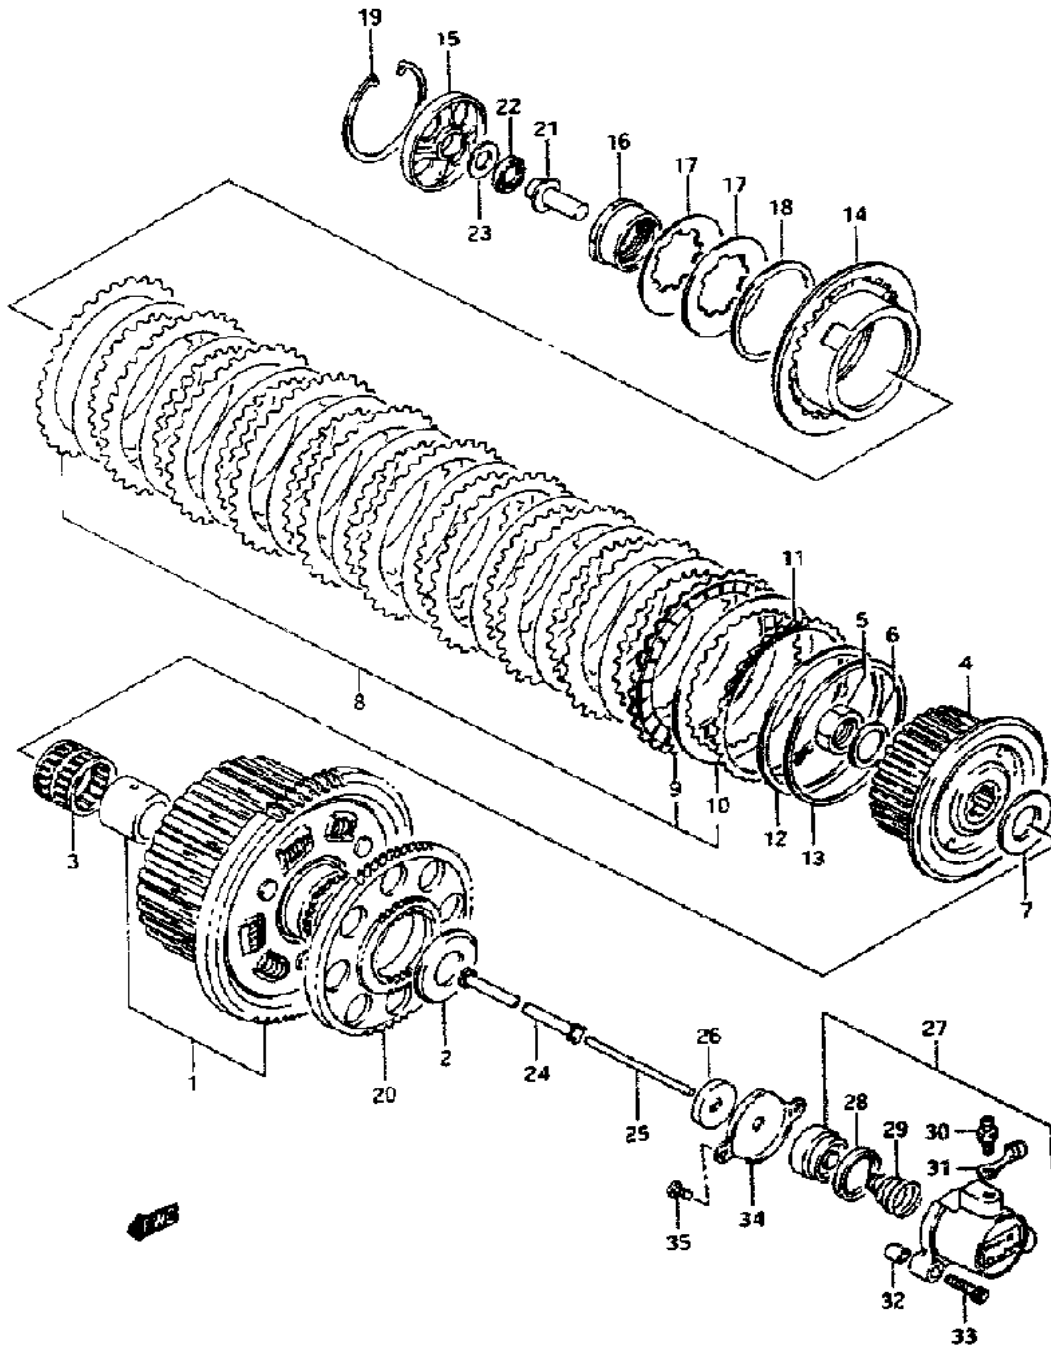

Model Year:	1994
Manufacturer:	Suzuki
Model:	GSXR1100WR
Schematic:	CLUTCH (MODEL P/R)
Description:	1994 Suzuki GSXR1100WR-Updated CLUTCH (MODEL P/R)