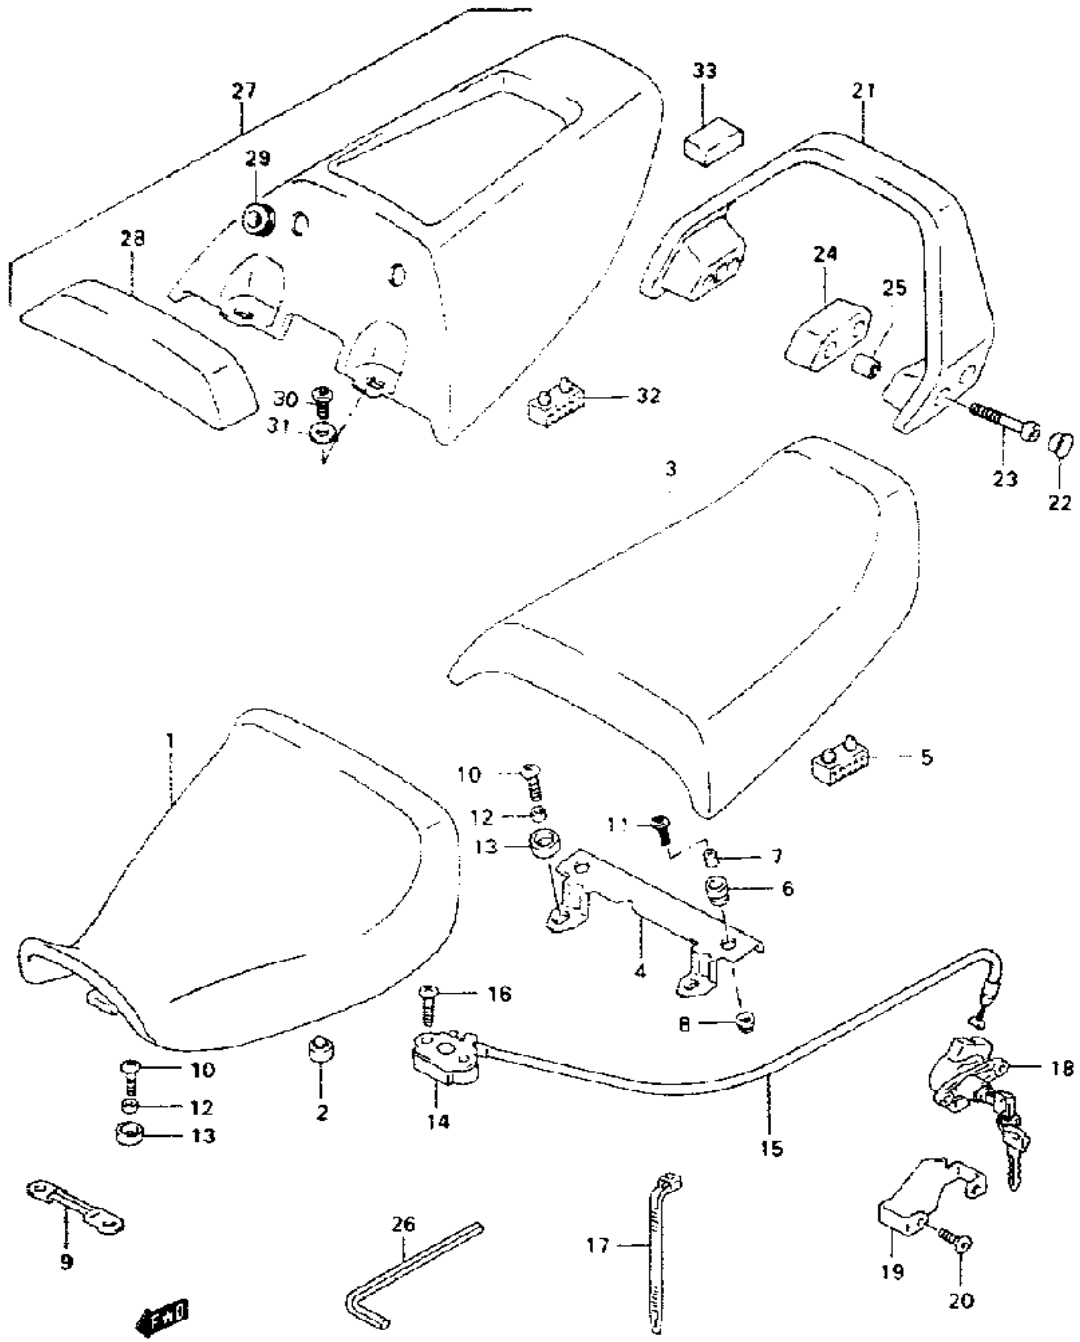

Model Year:	1994
Manufacturer:	Suzuki
Model:	GSXR1100WR
Schematic:	SEAT
Description:	1994 Suzuki GSXR1100WR-Updated SEAT