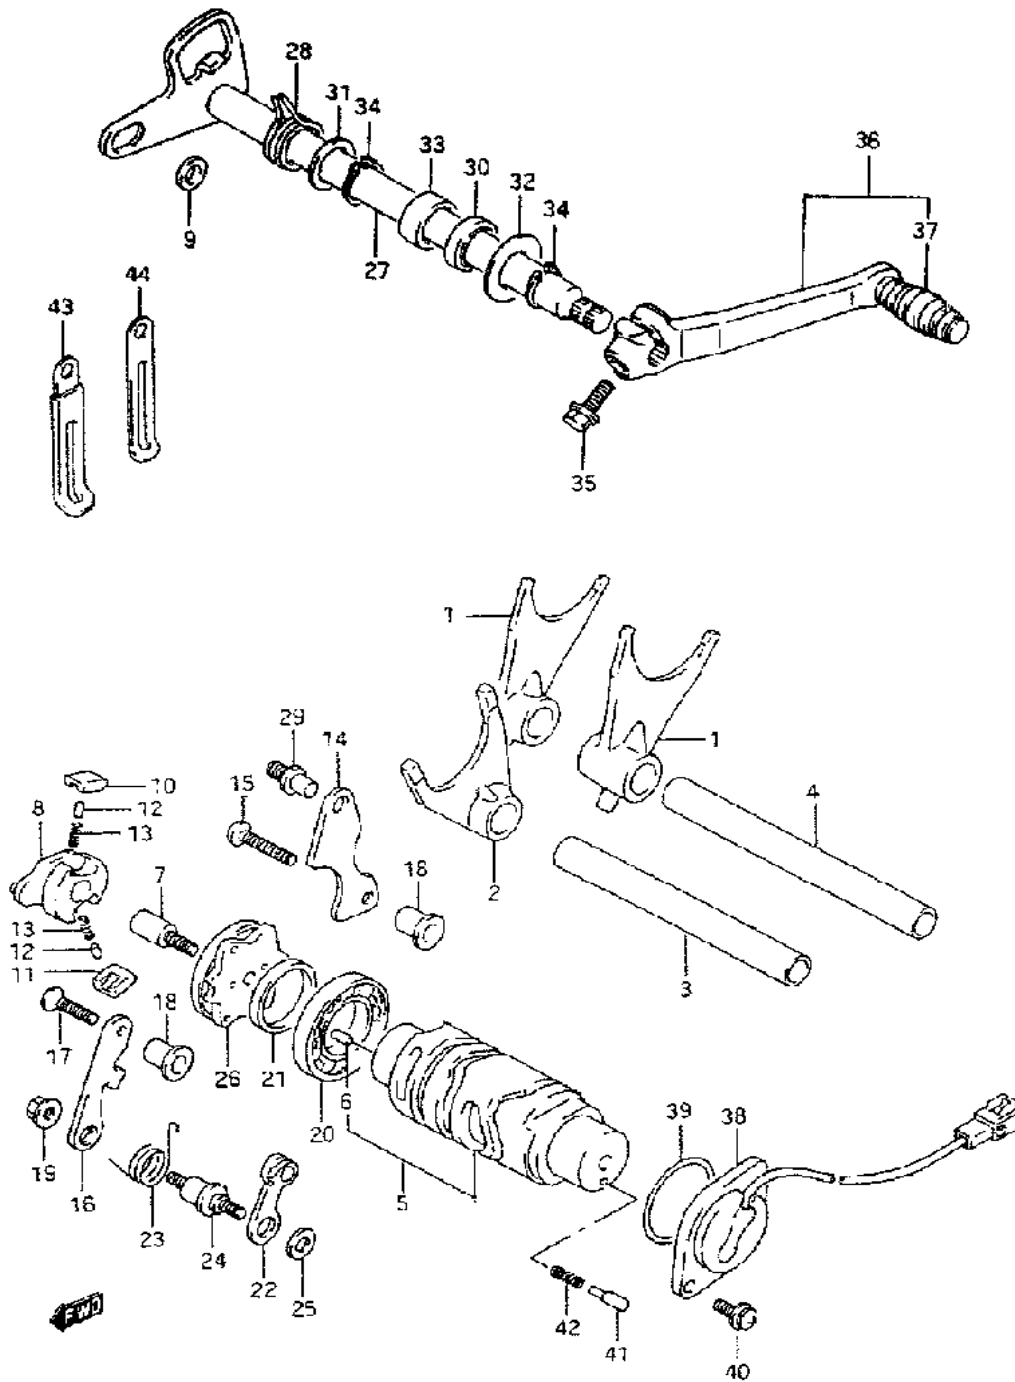

Model Year:	1994
Manufacturer:	Suzuki
Model:	GSXR1100WR
Schematic:	GEAR SHIFTING
Description:	1994 Suzuki GSXR1100WR-Updated GEAR SHIFTING