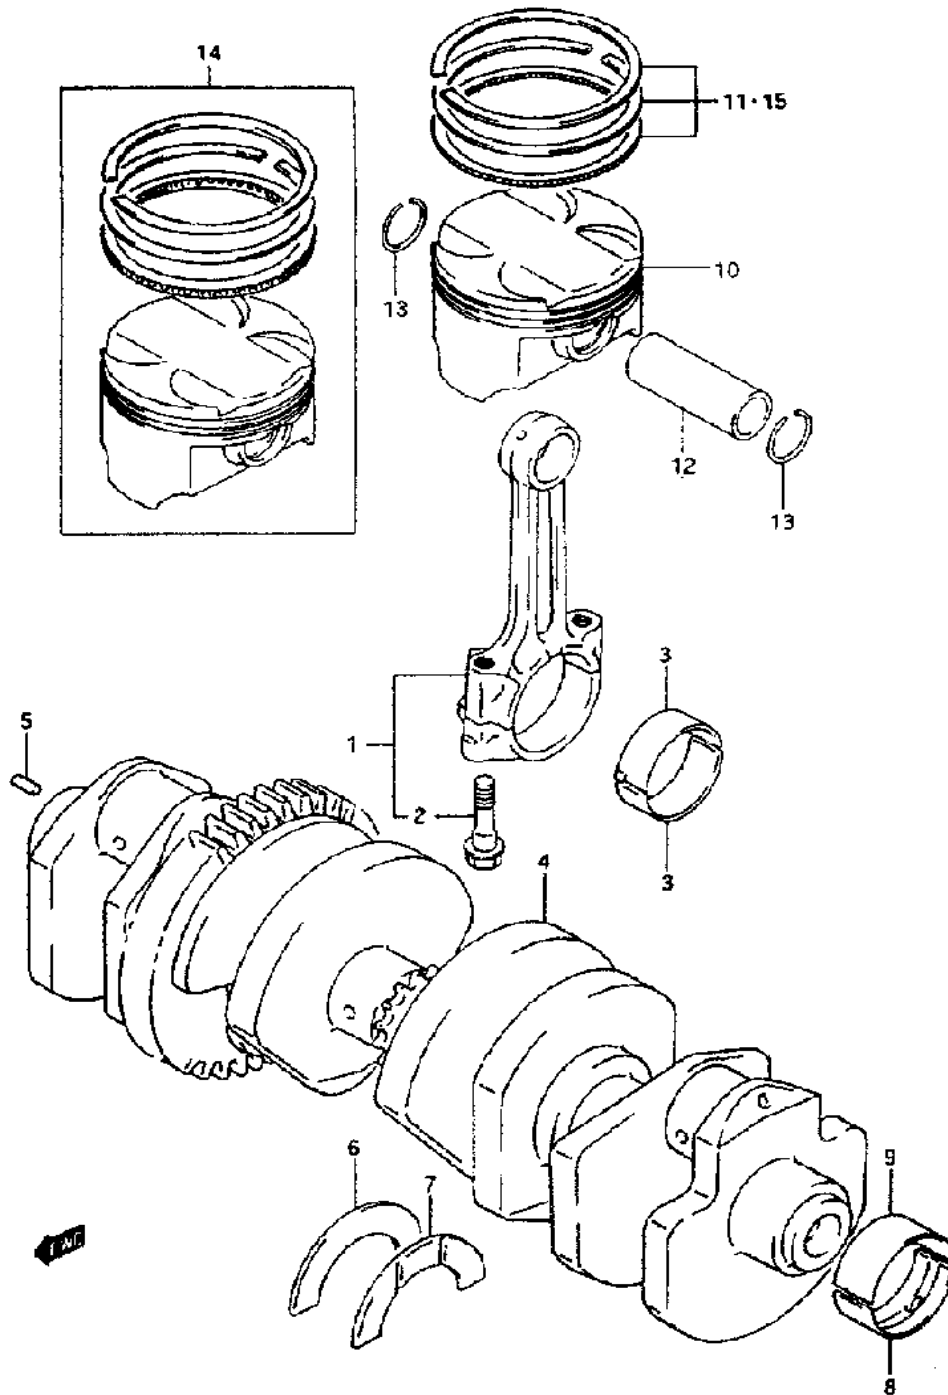

Model Year:	1994
Manufacturer:	Suzuki
Model:	GSXR1100WR
Schematic:	CRANKSHAFT
Description:	1994 Suzuki GSXR1100WR-Updated CRANKSHAFT