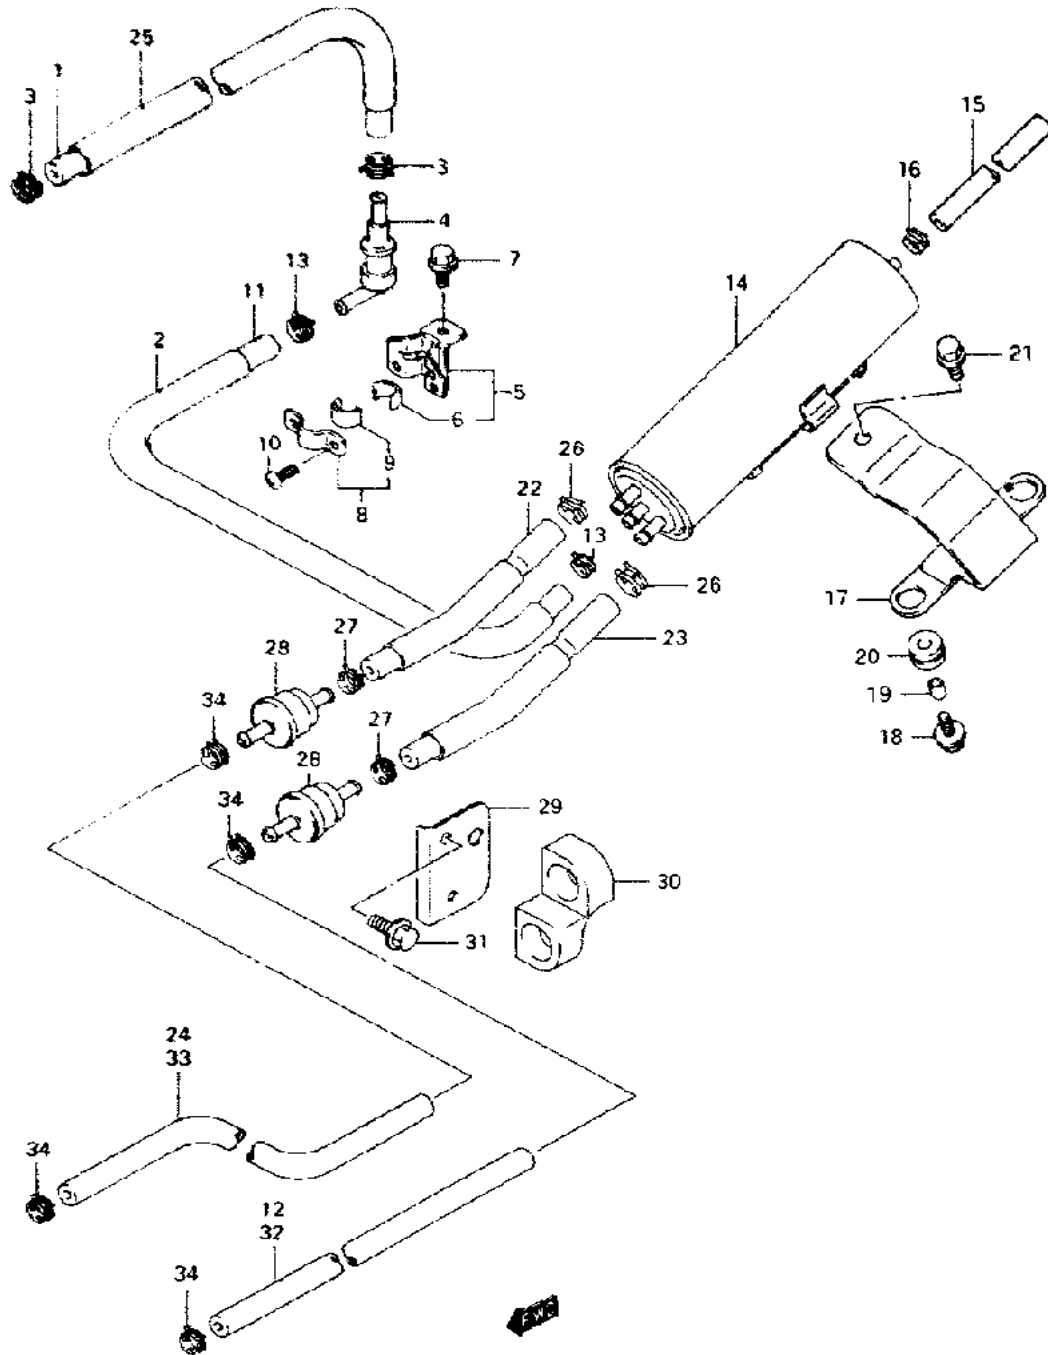

Model Year:	1994
Manufacturer:	Suzuki
Model:	GSXR1100WR
Schematic:	BATTERY
Description:	1994 Suzuki GSXR1100WR-Updated BATTERY

Model Year:	1994
Manufacturer:	Suzuki
Model:	GSXR1100WR
Schematic:	CAM CHAIN
Description:	1994 Suzuki GSXR1100WR-Updated CAM CHAIN

Model Year:	1994
Manufacturer:	Suzuki
Model:	GSXR1100WR
Schematic:	CAM SHAFT - VALVE
Description:	1994 Suzuki GSXR1100WR-Updated CAM SHAFT - VALVE

Model Year:	1994
Manufacturer:	Suzuki
Model:	GSXR1100WR
Schematic:	CANISTER (CALIFORNIA ONLY)
Description:	1994 Suzuki GSXR1100WR-Updated CANISTER (CALIFORNIA ONLY)

Model Year:	1994
Manufacturer:	Suzuki
Model:	GSXR1100WR
Schematic:	CARBURETOR
Description:	1994 Suzuki GSXR1100WR-Updated CARBURETOR

Model Year:	1994
Manufacturer:	Suzuki
Model:	GSXR1100WR
Schematic:	CARBURETOR FITTINGS
Description:	1994 Suzuki GSXR1100WR-Updated CARBURETOR FITTINGS

Model Year:	1994
Manufacturer:	Suzuki
Model:	GSXR1100WR
Schematic:	CLUTCH (MODEL P/R)
Description:	1994 Suzuki GSXR1100WR-Updated CLUTCH (MODEL P/R)

Model Year:	1994
Manufacturer:	Suzuki
Model:	GSXR1100WR
Schematic:	CLUTCH MASTER CYLINDER (MODEL P/R)
Description:	1994 Suzuki GSXR1100WR-Updated CLUTCH MASTER CYLINDER (MODEL P/R)