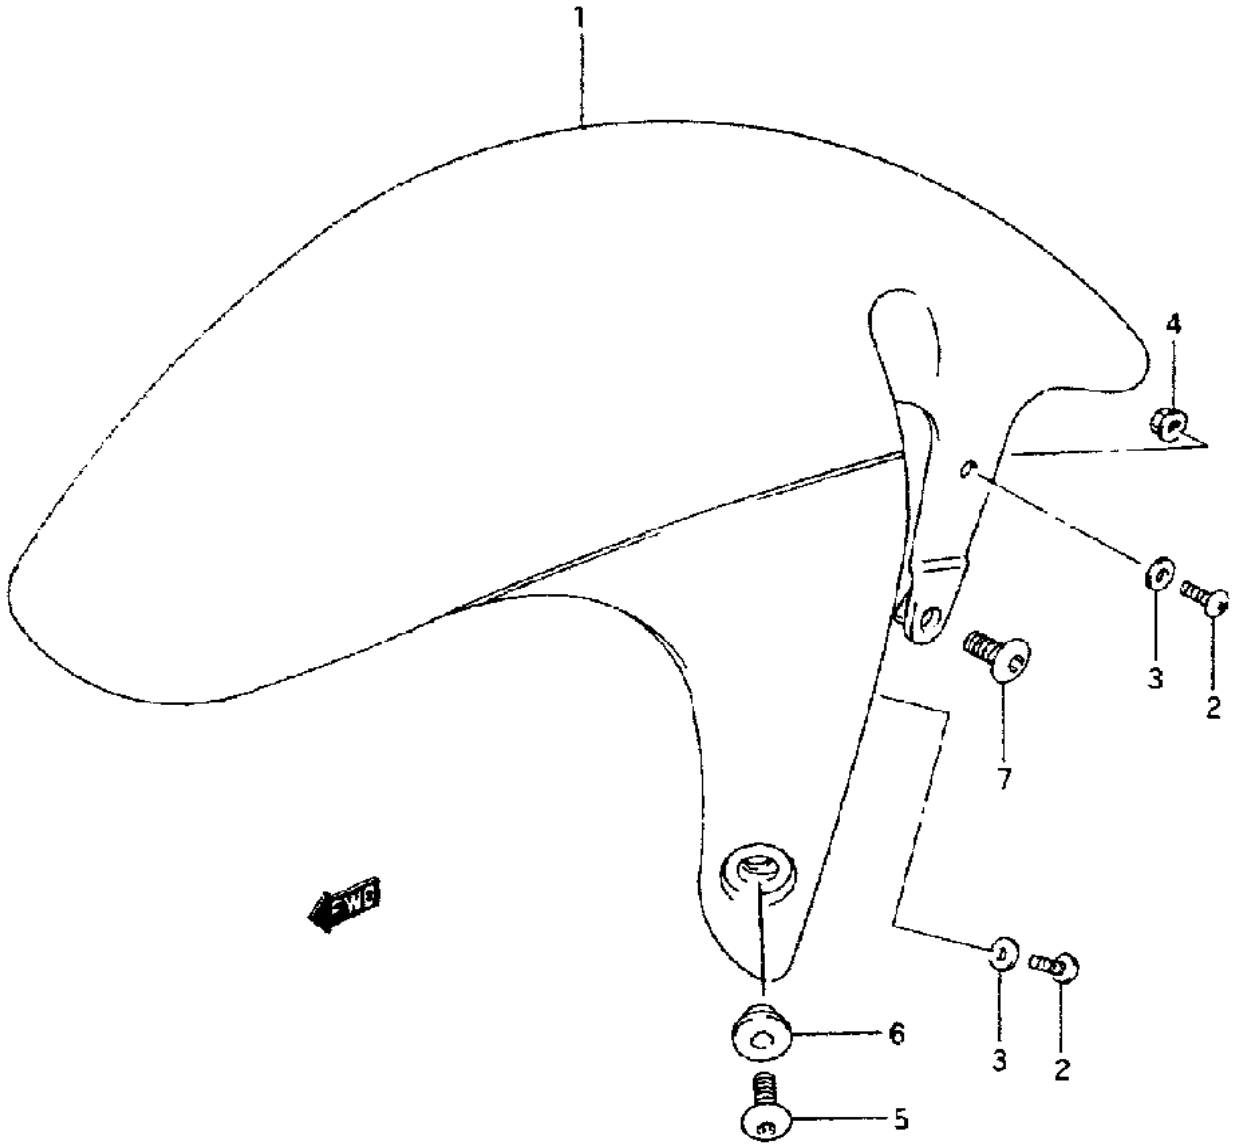

Model Year:	1994
Manufacturer:	Suzuki
Model:	GSXR1100WR
Schematic:	FRONT FENDER
Description:	1994 Suzuki GSXR1100WR-Updated FRONT FENDER