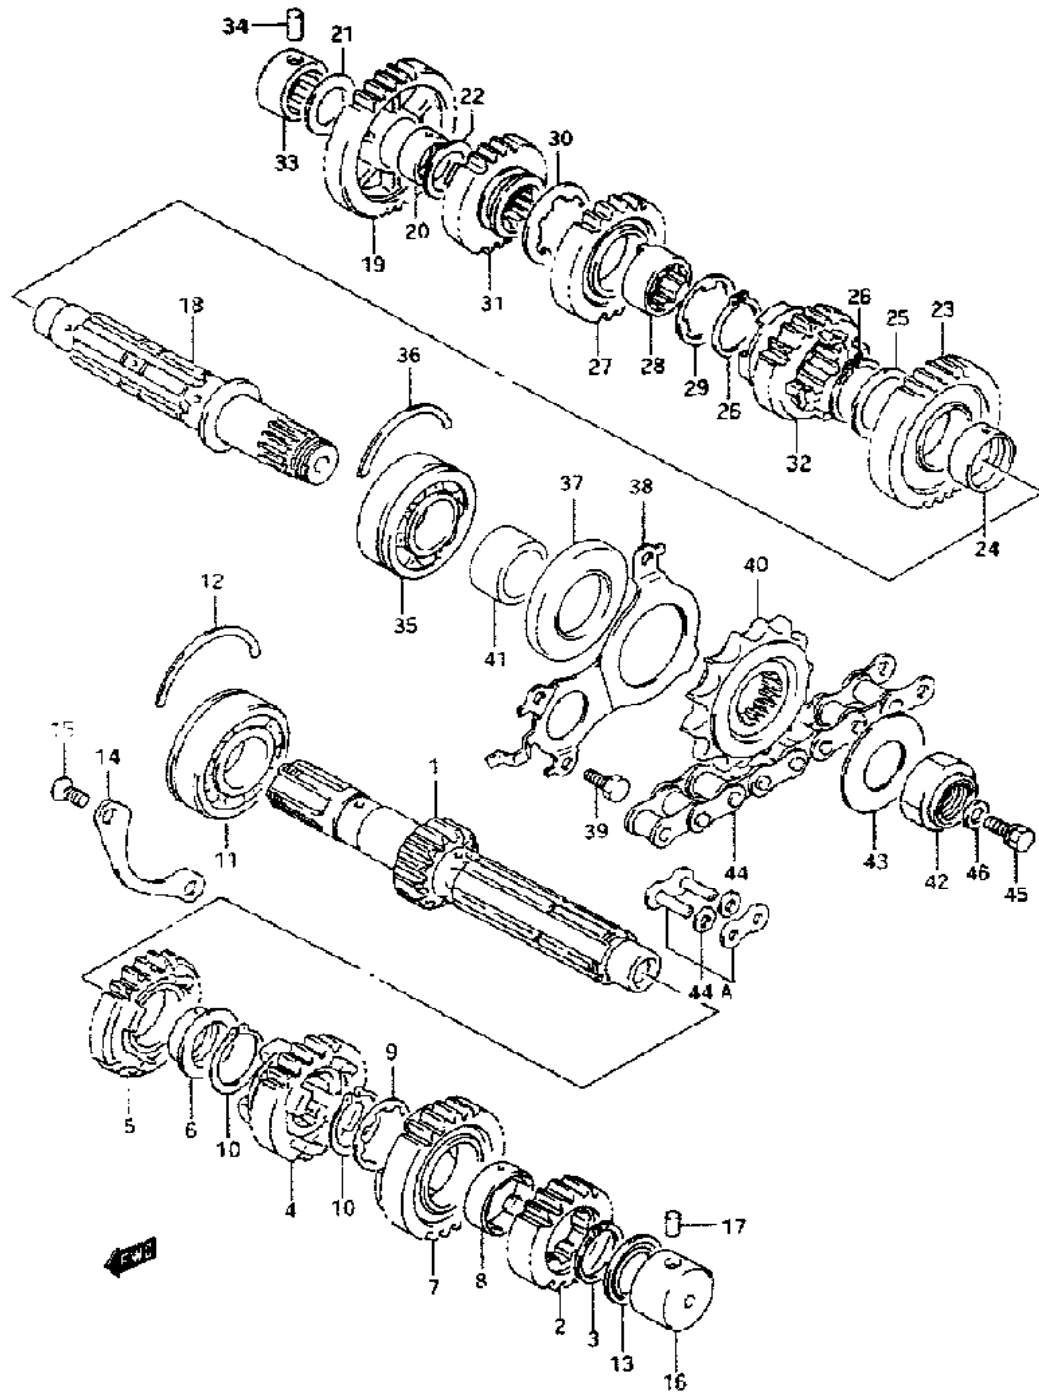

Model Year:	1994
Manufacturer:	Suzuki
Model:	GSXR1100WR
Schematic:	TRANSMISSION
Description:	1994 Suzuki GSXR1100WR-Updated TRANSMISSION