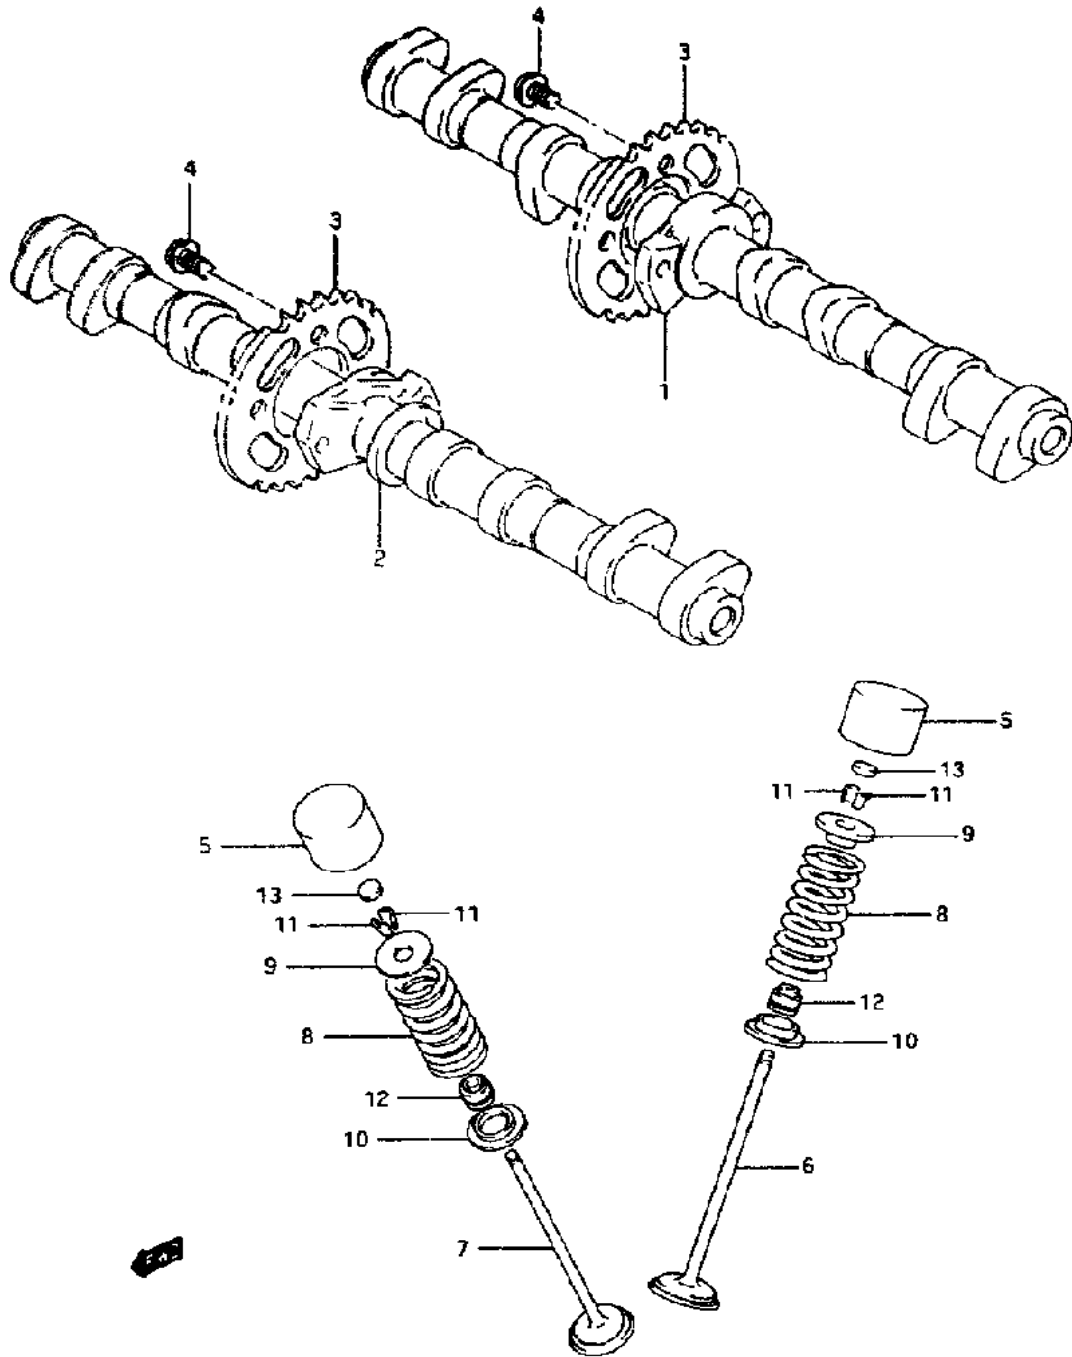

Model Year:	1994
Manufacturer:	Suzuki
Model:	GSXR1100WR
Schematic:	AIR CLEANER
Description:	1994 Suzuki GSXR1100WR-Updated AIR CLEANER

Model Year:	1994
Manufacturer:	Suzuki
Model:	GSXR1100WR
Schematic:	ALTERNATOR (MODEL P/R)
Description:	1994 Suzuki GSXR1100WR-Updated ALTERNATOR (MODEL P/R)

Model Year:	1994
Manufacturer:	Suzuki
Model:	GSXR1100WR
Schematic:	BATTERY
Description:	1994 Suzuki GSXR1100WR-Updated BATTERY

Model Year:	1994
Manufacturer:	Suzuki
Model:	GSXR1100WR
Schematic:	CAM CHAIN
Description:	1994 Suzuki GSXR1100WR-Updated CAM CHAIN

Model Year:	1994
Manufacturer:	Suzuki
Model:	GSXR1100WR
Schematic:	CAM SHAFT - VALVE
Description:	1994 Suzuki GSXR1100WR-Updated CAM SHAFT - VALVE

Model Year:	1994
Manufacturer:	Suzuki
Model:	GSXR1100WR
Schematic:	CANISTER (CALIFORNIA ONLY)
Description:	1994 Suzuki GSXR1100WR-Updated CANISTER (CALIFORNIA ONLY)

Model Year:	1994
Manufacturer:	Suzuki
Model:	GSXR1100WR
Schematic:	CARBURETOR
Description:	1994 Suzuki GSXR1100WR-Updated CARBURETOR

Model Year:	1994
Manufacturer:	Suzuki
Model:	GSXR1100WR
Schematic:	CARBURETOR FITTINGS
Description:	1994 Suzuki GSXR1100WR-Updated CARBURETOR FITTINGS