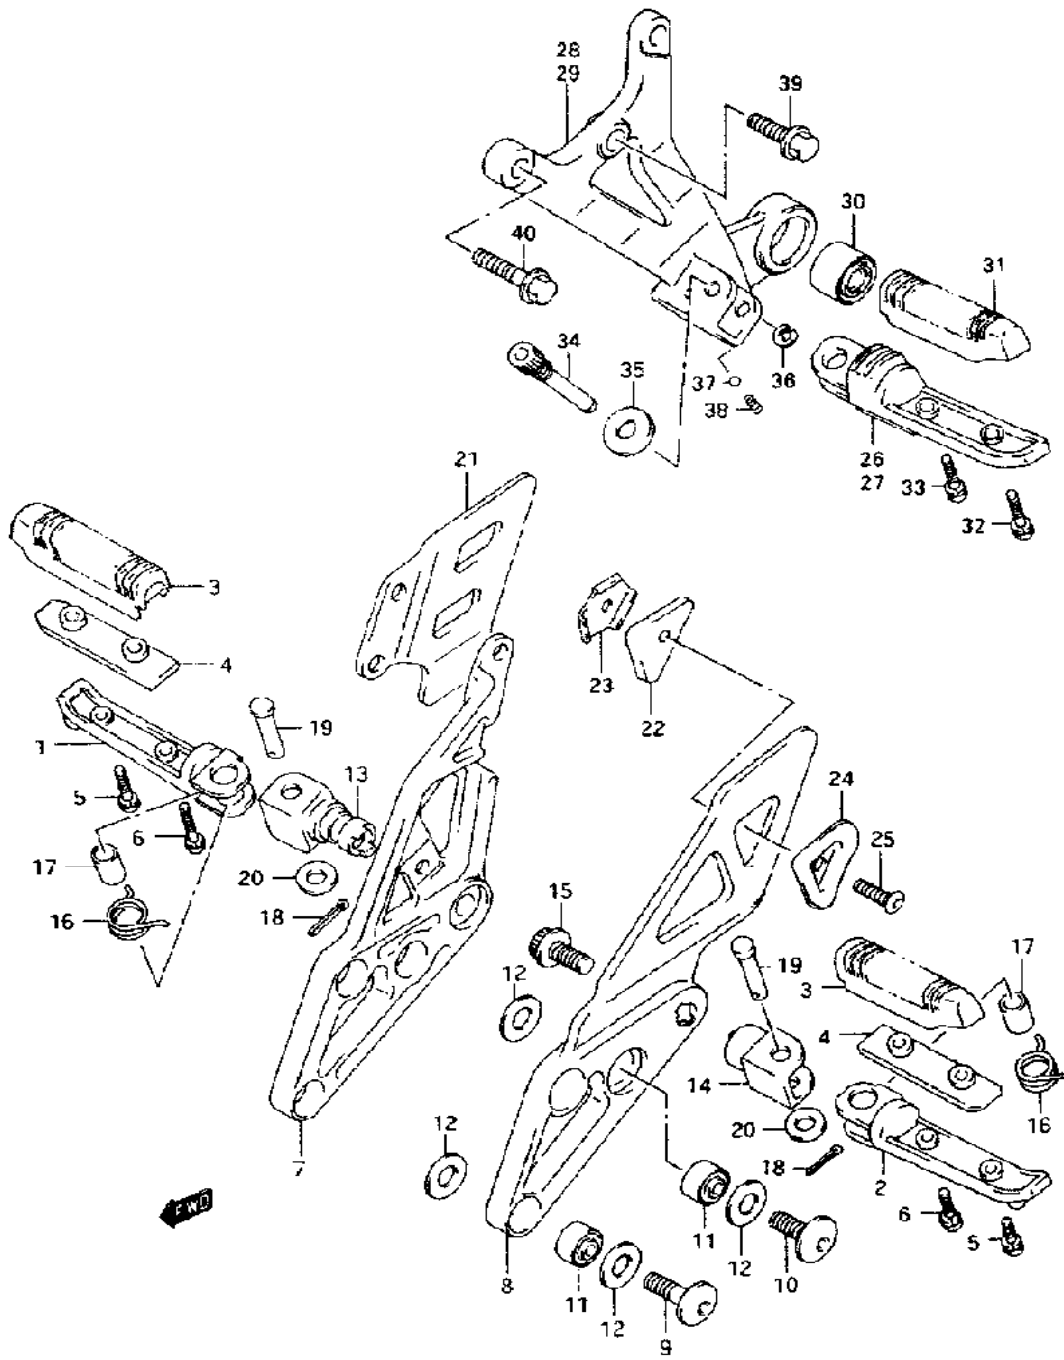

Model Year:	1994
Manufacturer:	Suzuki
Model:	GSXR1100WR
Schematic:	FOOTREST (MODEL P/R)
Description:	1994 Suzuki GSXR1100WR-Updated FOOTREST (MODEL P/R)