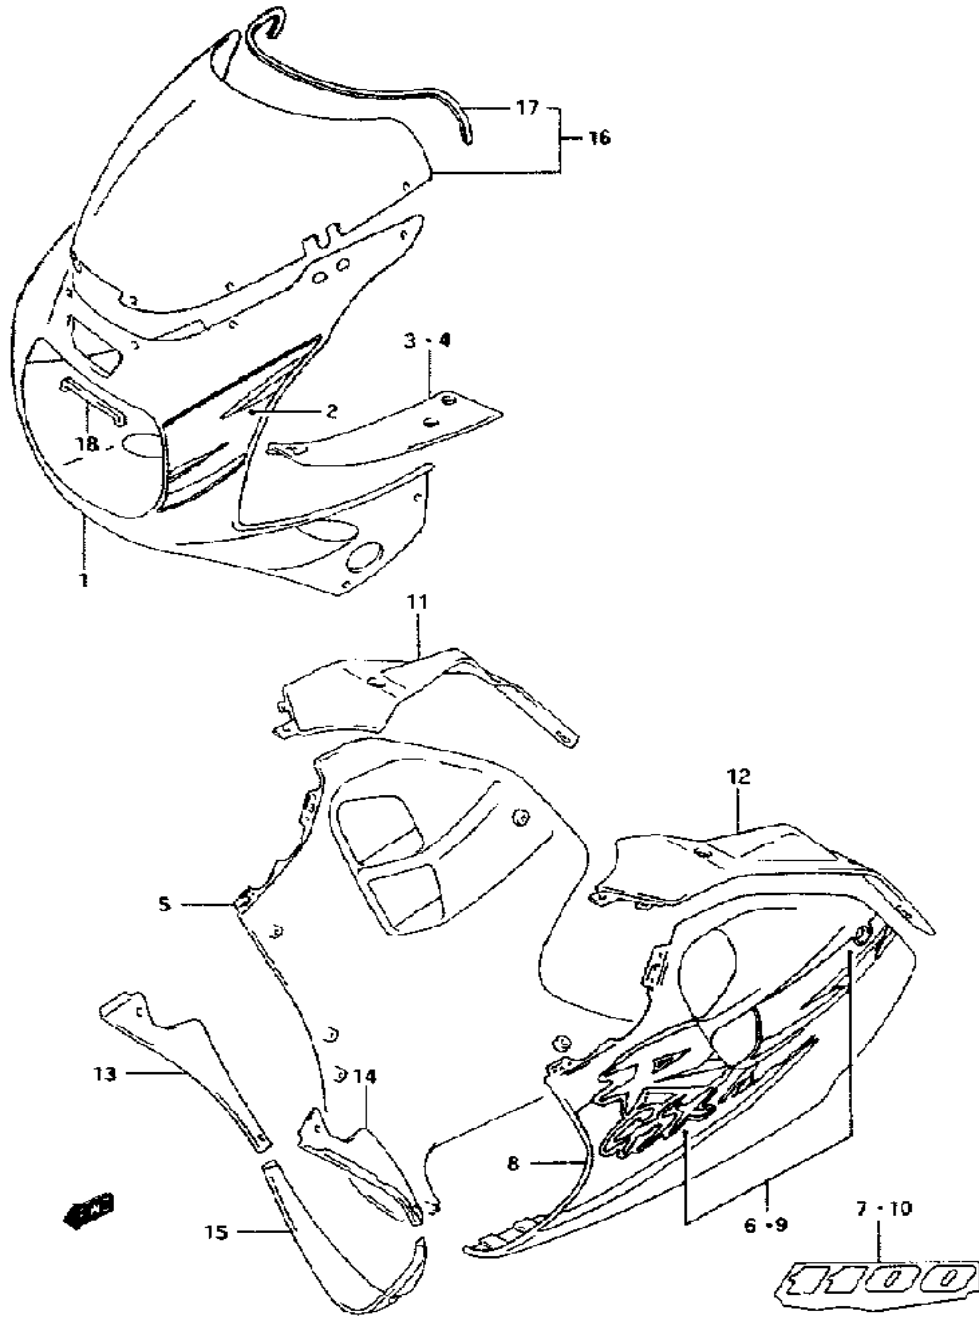

Model Year:	1994
Manufacturer:	Suzuki
Model:	GSXR1100WR
Schematic:	COWLING BODY (MODEL R 33J)
Description:	1994 Suzuki GSXR1100WR-Updated COWLING BODY (MODEL R 33J)