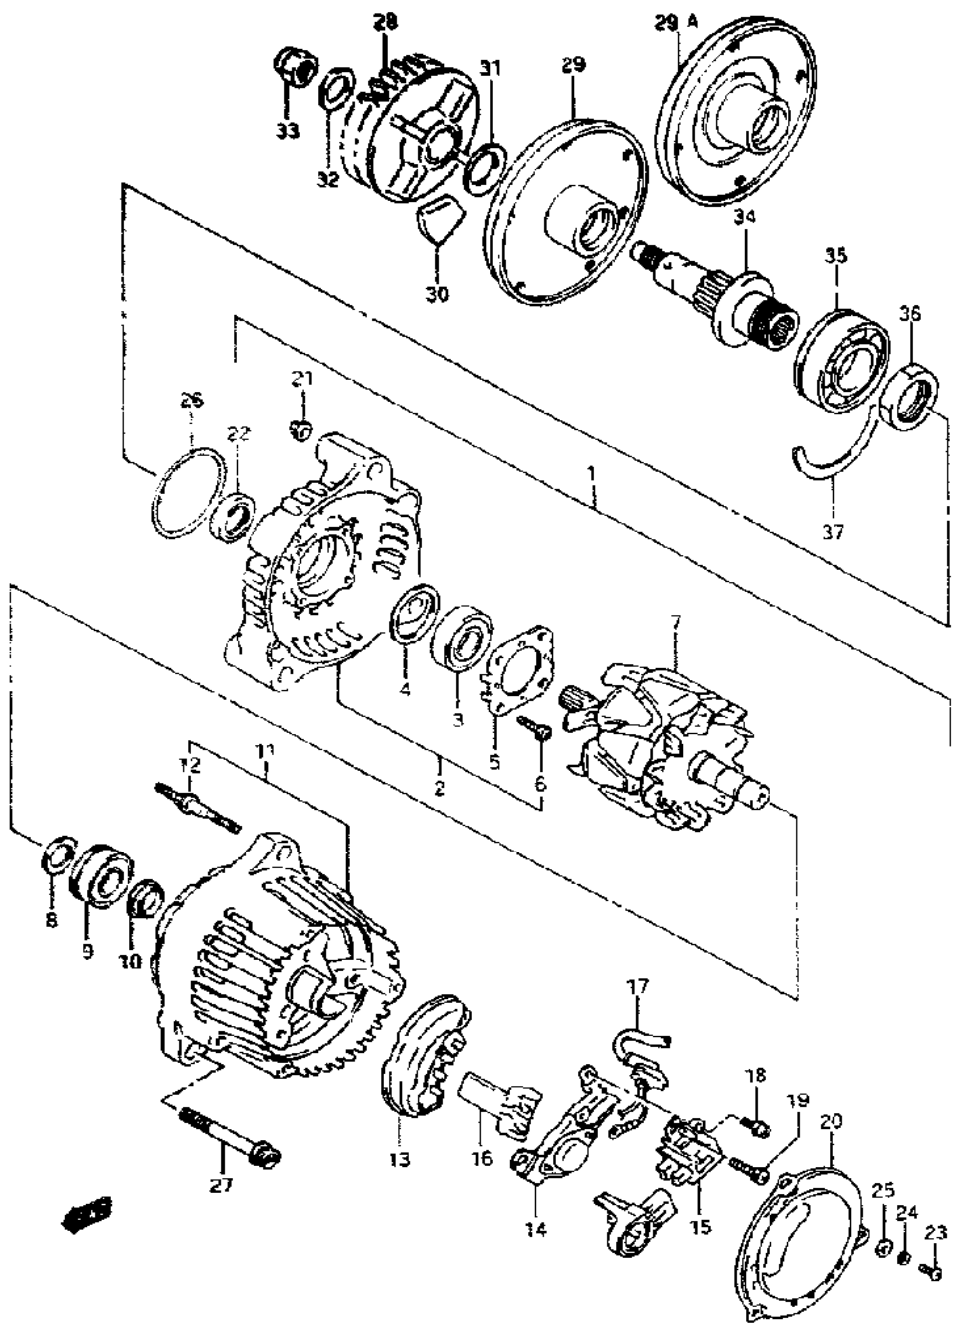

Model Year:	1994
Manufacturer:	Suzuki
Model:	GSXR1100WR
Schematic:	BATTERY
Description:	1994 Suzuki GSXR1100WR-Updated BATTERY

Model Year:	1994
Manufacturer:	Suzuki
Model:	GSXR1100WR
Schematic:	CAM CHAIN
Description:	1994 Suzuki GSXR1100WR-Updated CAM CHAIN

Model Year:	1994
Manufacturer:	Suzuki
Model:	GSXR1100WR
Schematic:	CAM SHAFT - VALVE
Description:	1994 Suzuki GSXR1100WR-Updated CAM SHAFT - VALVE

Model Year:	1994
Manufacturer:	Suzuki
Model:	GSXR1100WR
Schematic:	CANISTER (CALIFORNIA ONLY)
Description:	1994 Suzuki GSXR1100WR-Updated CANISTER (CALIFORNIA ONLY)