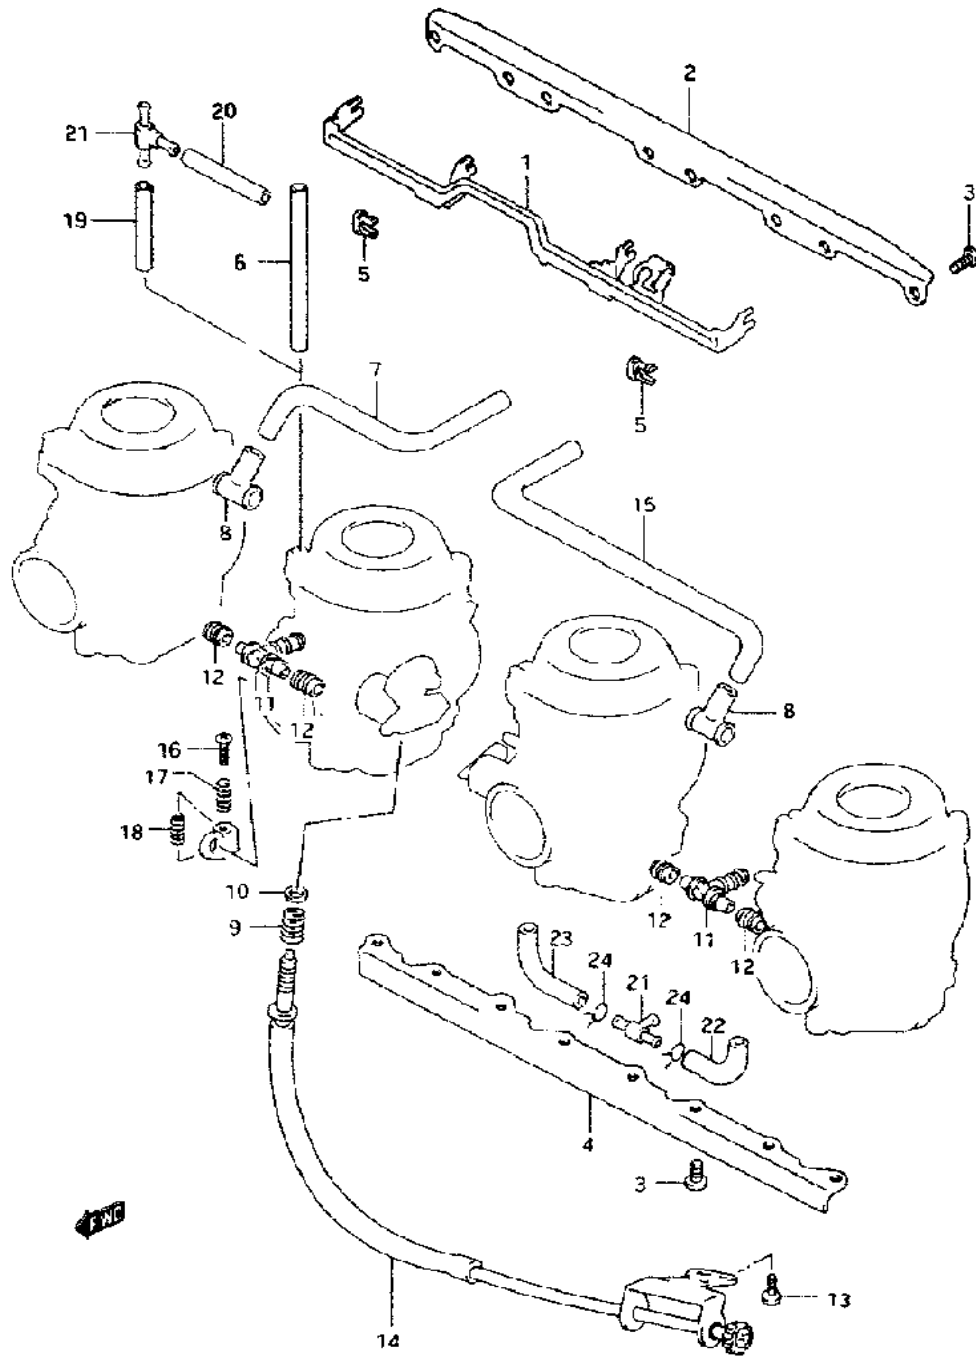

Model Year:	1994
Manufacturer:	Suzuki
Model:	GSXR1100WR
Schematic:	BATTERY
Description:	1994 Suzuki GSXR1100WR-Updated BATTERY

Model Year:	1994
Manufacturer:	Suzuki
Model:	GSXR1100WR
Schematic:	CAM CHAIN
Description:	1994 Suzuki GSXR1100WR-Updated CAM CHAIN

Model Year:	1994
Manufacturer:	Suzuki
Model:	GSXR1100WR
Schematic:	CAM SHAFT - VALVE
Description:	1994 Suzuki GSXR1100WR-Updated CAM SHAFT - VALVE

Model Year:	1994
Manufacturer:	Suzuki
Model:	GSXR1100WR
Schematic:	CANISTER (CALIFORNIA ONLY)
Description:	1994 Suzuki GSXR1100WR-Updated CANISTER (CALIFORNIA ONLY)

Model Year:	1994
Manufacturer:	Suzuki
Model:	GSXR1100WR
Schematic:	CARBURETOR
Description:	1994 Suzuki GSXR1100WR-Updated CARBURETOR

Model Year:	1994
Manufacturer:	Suzuki
Model:	GSXR1100WR
Schematic:	CARBURETOR FITTINGS
Description:	1994 Suzuki GSXR1100WR-Updated CARBURETOR FITTINGS

Model Year:	1994
Manufacturer:	Suzuki
Model:	GSXR1100WR
Schematic:	CLUTCH (MODEL P/R)
Description:	1994 Suzuki GSXR1100WR-Updated CLUTCH (MODEL P/R)

Model Year:	1994
Manufacturer:	Suzuki
Model:	GSXR1100WR
Schematic:	CLUTCH MASTER CYLINDER (MODEL P/R)
Description:	1994 Suzuki GSXR1100WR-Updated CLUTCH MASTER CYLINDER (MODEL P/R)