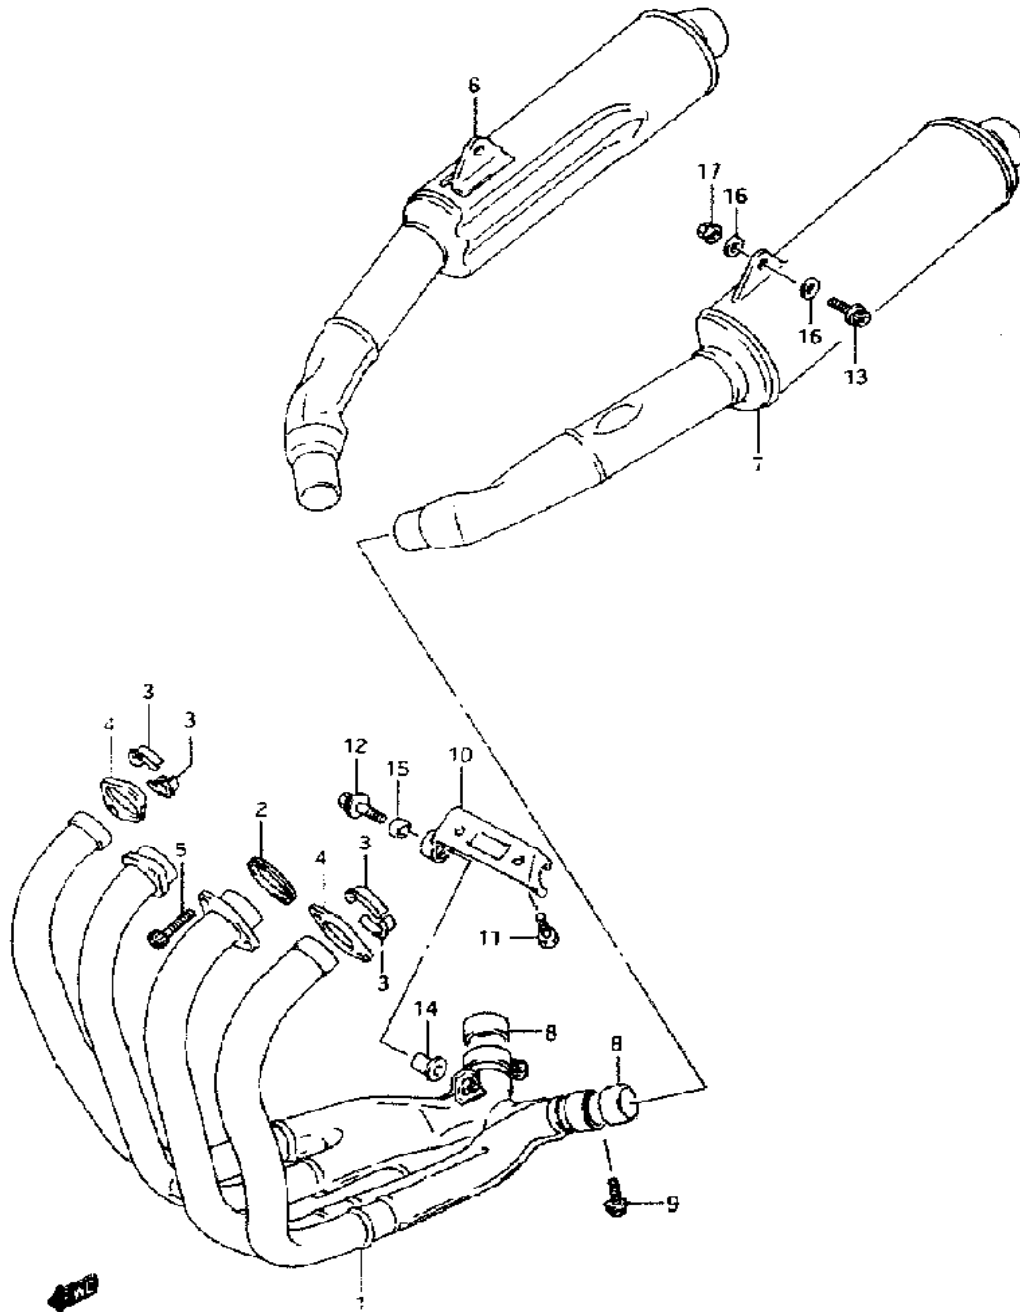

Model Year:	1994
Manufacturer:	Suzuki
Model:	GSXR1100WR
Schematic:	MUFFLER (MODEL P/R)
Description:	1994 Suzuki GSXR1100WR-Updated MUFFLER (MODEL P/R)