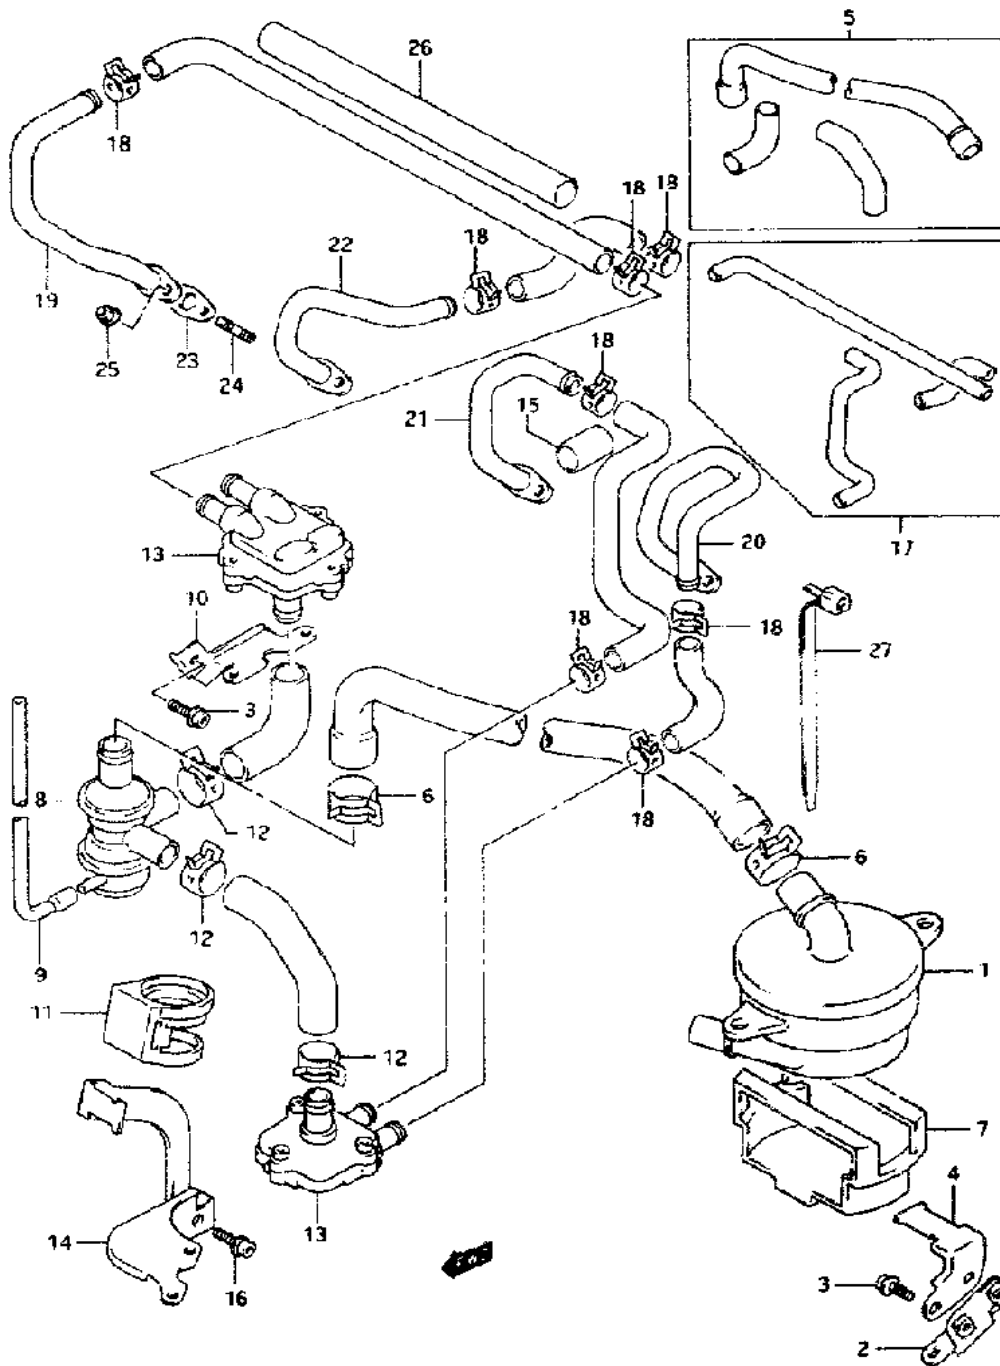

Model Year:	1994
Manufacturer:	Suzuki
Model:	GSXR1100WR
Schematic:	SECOND AIR (CALIFORNIA ONLY)
Description:	1994 Suzuki GSXR1100WR-Updated SECOND AIR (CALIFORNIA ONLY)