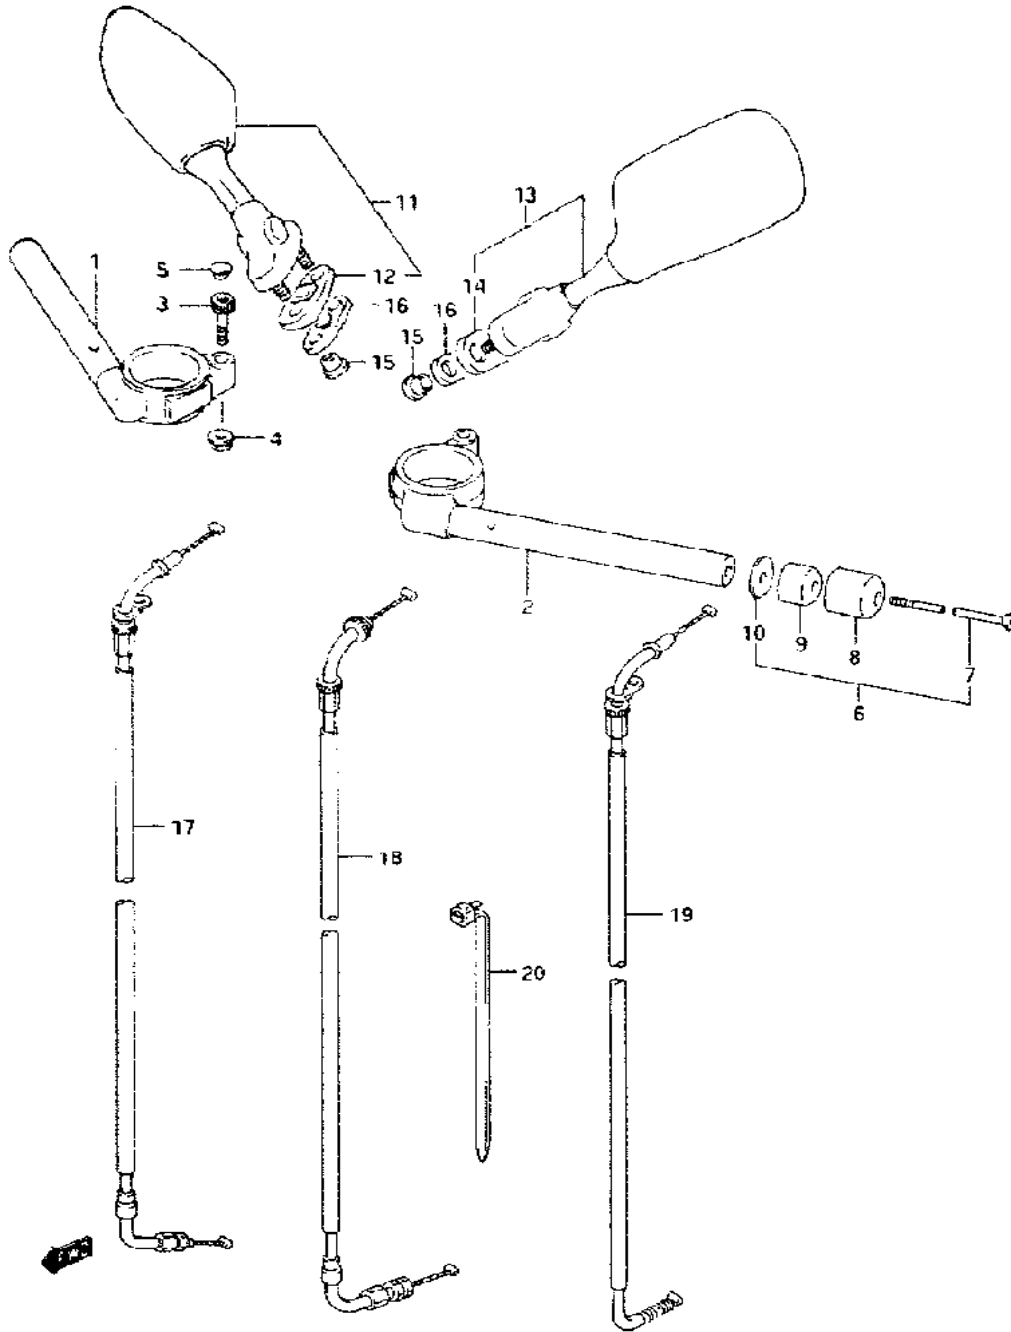

Model Year:	1994
Manufacturer:	Suzuki
Model:	GSXR1100WR
Schematic:	HANDLEBAR (MODEL P/R)
Description:	1994 Suzuki GSXR1100WR-Updated HANDLEBAR (MODEL P/R)