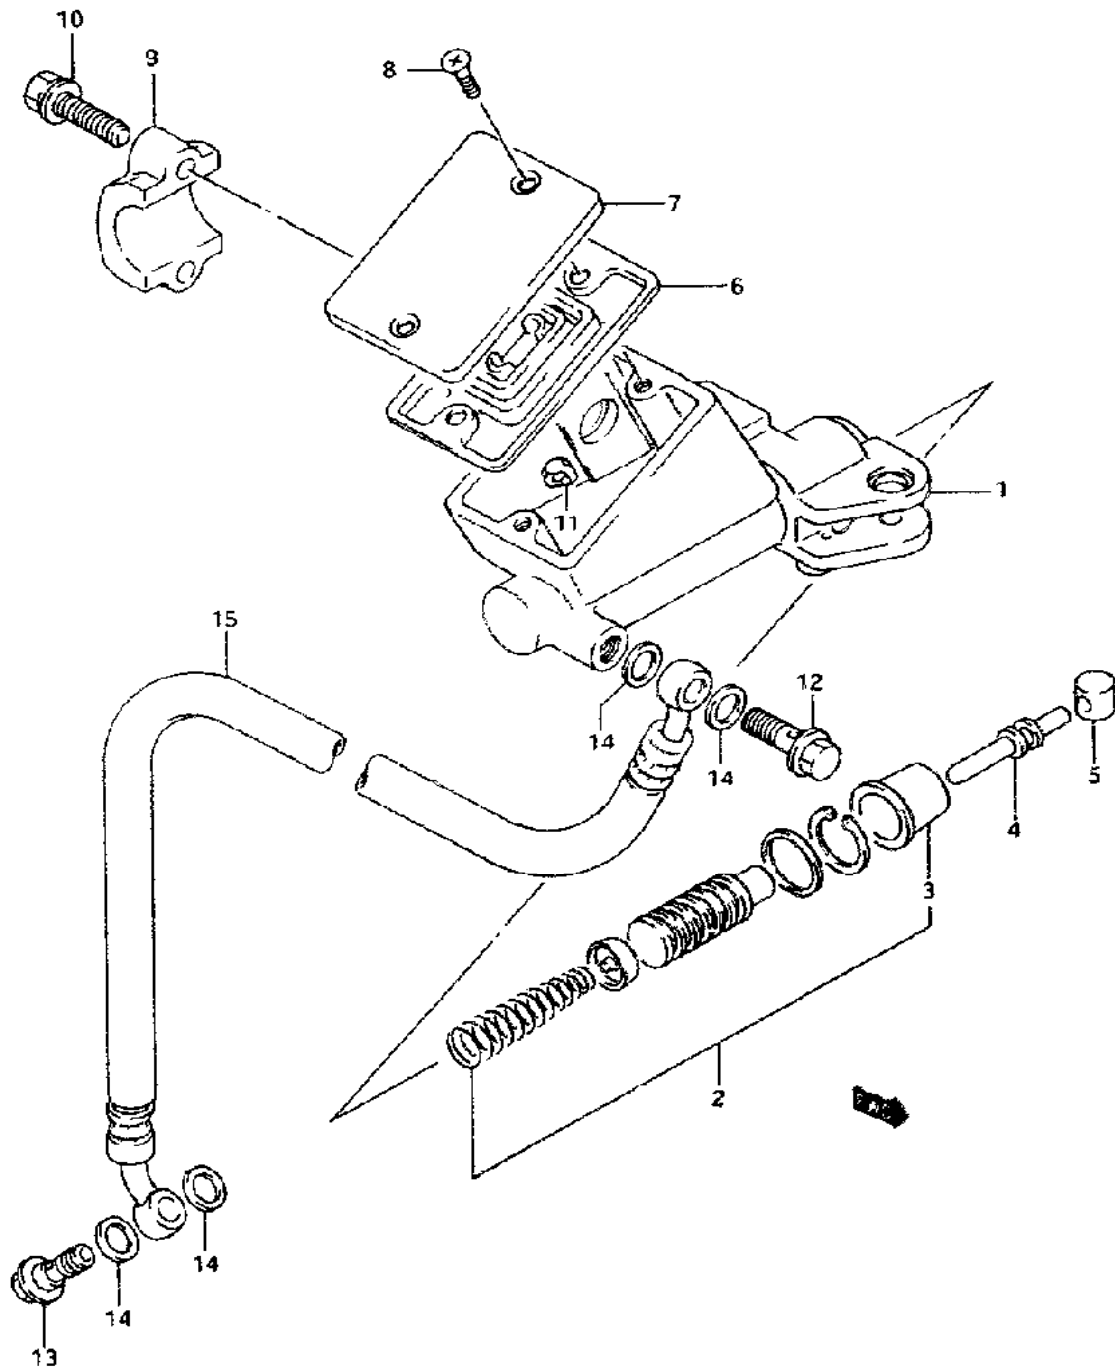

Model Year:	1994
Manufacturer:	Suzuki
Model:	GSXR1100WR
Schematic:	BATTERY
Description:	1994 Suzuki GSXR1100WR-Updated BATTERY

Model Year:	1994
Manufacturer:	Suzuki
Model:	GSXR1100WR
Schematic:	CAM CHAIN
Description:	1994 Suzuki GSXR1100WR-Updated CAM CHAIN

Model Year:	1994
Manufacturer:	Suzuki
Model:	GSXR1100WR
Schematic:	CAM SHAFT - VALVE
Description:	1994 Suzuki GSXR1100WR-Updated CAM SHAFT - VALVE

Model Year:	1994
Manufacturer:	Suzuki
Model:	GSXR1100WR
Schematic:	CANISTER (CALIFORNIA ONLY)
Description:	1994 Suzuki GSXR1100WR-Updated CANISTER (CALIFORNIA ONLY)

Model Year:	1994
Manufacturer:	Suzuki
Model:	GSXR1100WR
Schematic:	CARBURETOR
Description:	1994 Suzuki GSXR1100WR-Updated CARBURETOR

Model Year:	1994
Manufacturer:	Suzuki
Model:	GSXR1100WR
Schematic:	CARBURETOR FITTINGS
Description:	1994 Suzuki GSXR1100WR-Updated CARBURETOR FITTINGS

Model Year:	1994
Manufacturer:	Suzuki
Model:	GSXR1100WR
Schematic:	CLUTCH (MODEL P/R)
Description:	1994 Suzuki GSXR1100WR-Updated CLUTCH (MODEL P/R)

Model Year:	1994
Manufacturer:	Suzuki
Model:	GSXR1100WR
Schematic:	CLUTCH MASTER CYLINDER (MODEL P/R)
Description:	1994 Suzuki GSXR1100WR-Updated CLUTCH MASTER CYLINDER (MODEL P/R)