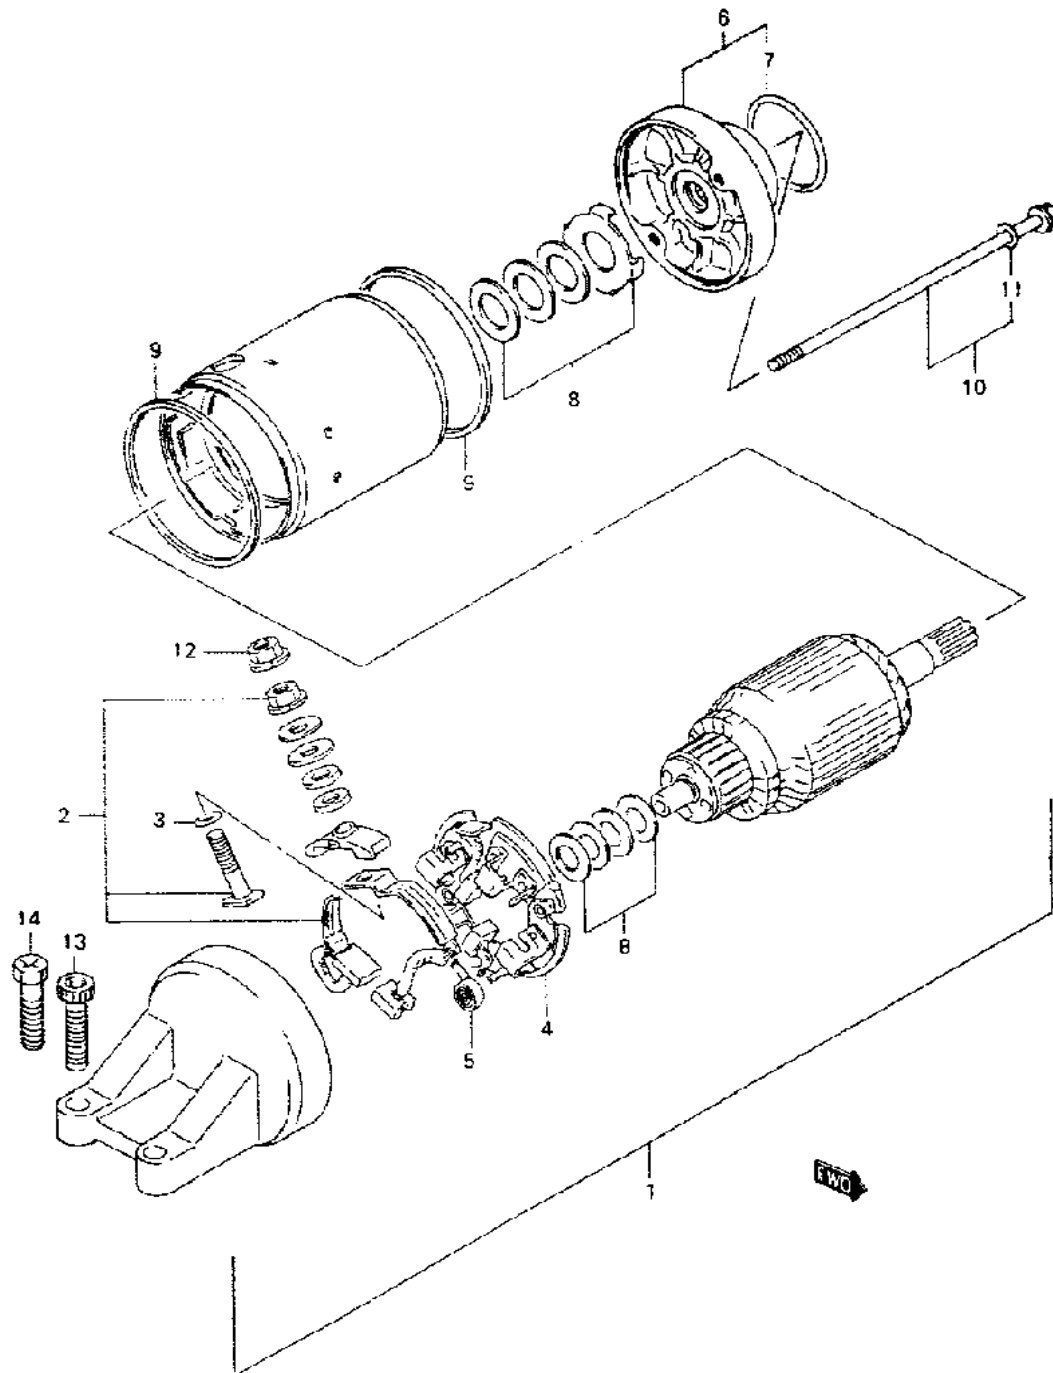

Model Year:	1994
Manufacturer:	Suzuki
Model:	GSXR1100WR
Schematic:	STARTING MOTOR
Description:	1994 Suzuki GSXR1100WR-Updated STARTING MOTOR