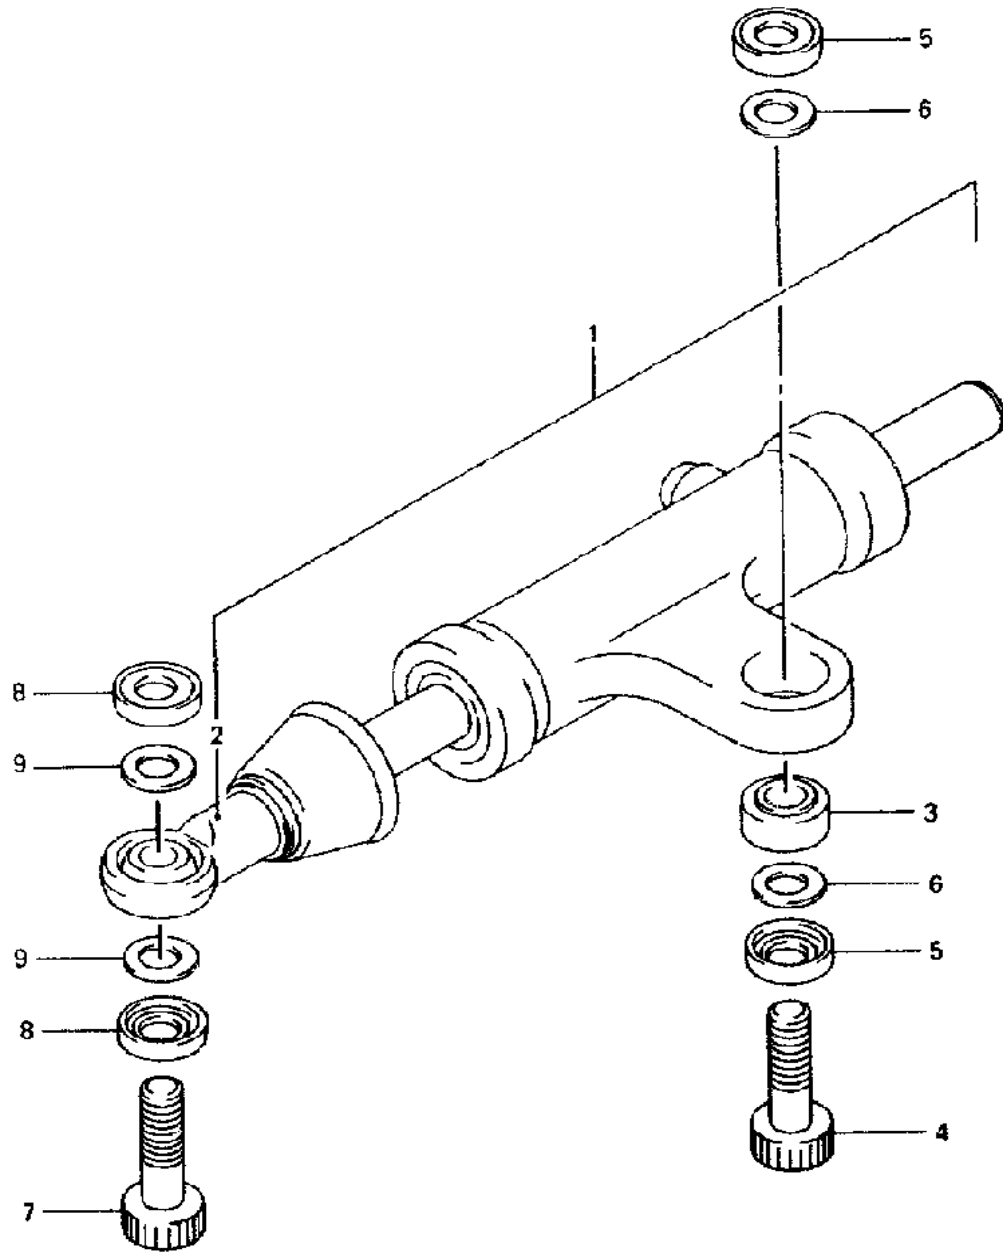

Model Year:	1994
Manufacturer:	Suzuki
Model:	GSXR1100WR
Schematic:	STEERING DAMPER
Description:	1994 Suzuki GSXR1100WR-Updated STEERING DAMPER