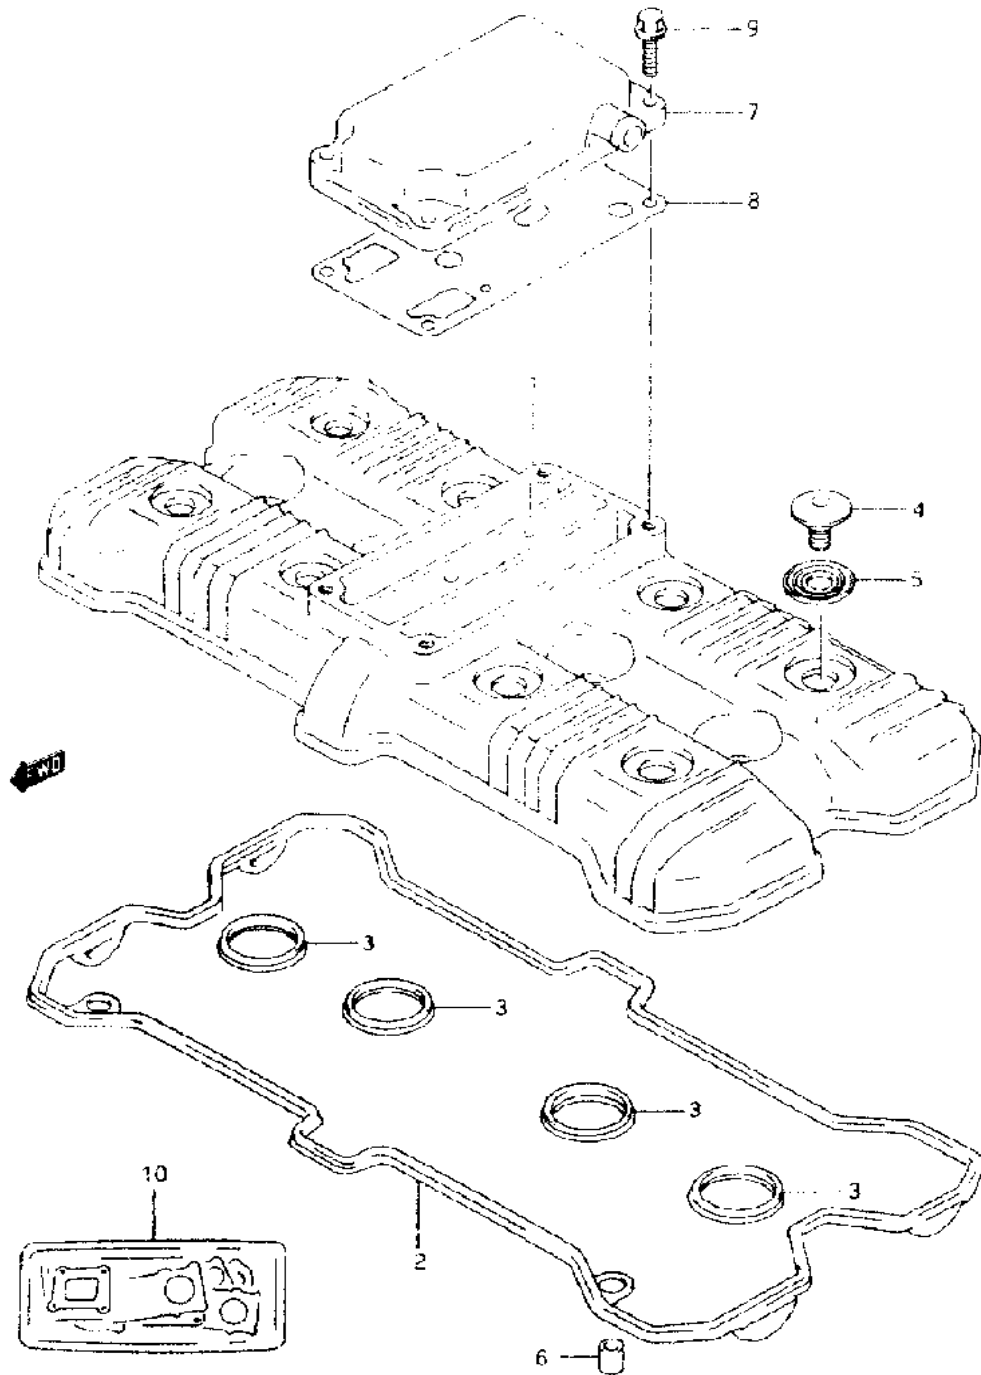

Model Year:	1994
Manufacturer:	Suzuki
Model:	GSXR1100WR
Schematic:	CRANKSHAFT
Description:	1994 Suzuki GSXR1100WR-Updated CRANKSHAFT

Model Year:	1994
Manufacturer:	Suzuki
Model:	GSXR1100WR
Schematic:	CYLINDER
Description:	1994 Suzuki GSXR1100WR-Updated CYLINDER

Model Year:	1994
Manufacturer:	Suzuki
Model:	GSXR1100WR
Schematic:	CYLINDER HEAD
Description:	1994 Suzuki GSXR1100WR-Updated CYLINDER HEAD

Model Year:	1994
Manufacturer:	Suzuki
Model:	GSXR1100WR
Schematic:	CYLINDER HEAD COVER
Description:	1994 Suzuki GSXR1100WR-Updated CYLINDER HEAD COVER