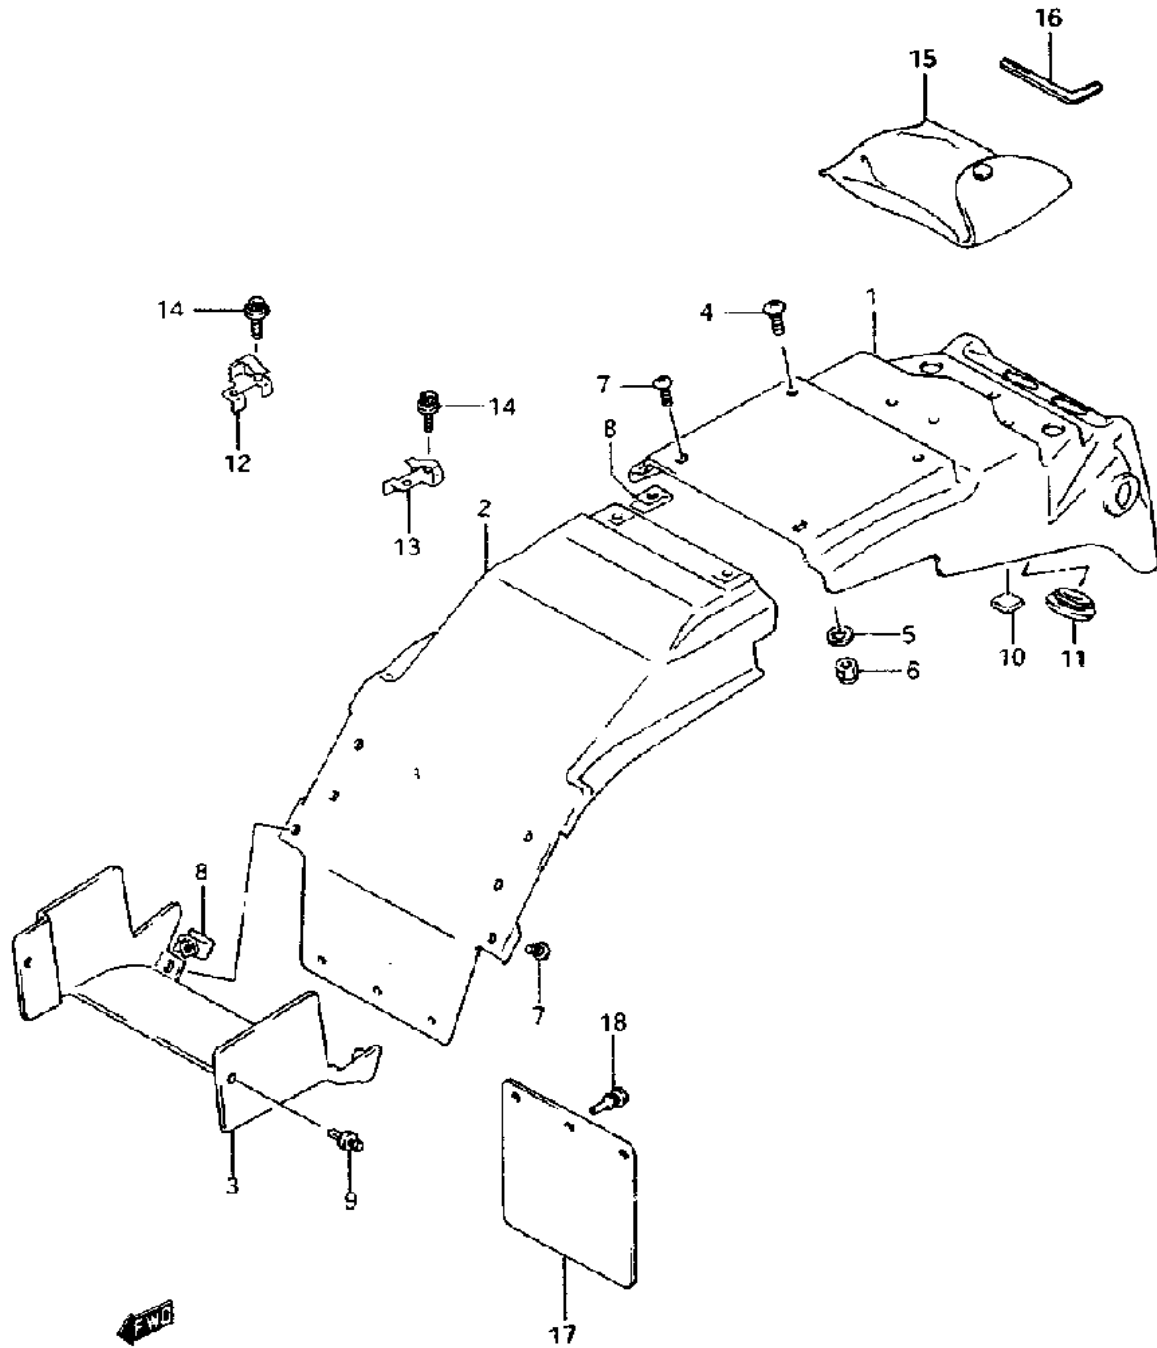

Model Year:	1994
Manufacturer:	Suzuki
Model:	GSXR1100WR
Schematic:	REAR FENDER (MODEL P/R)
Description:	1994 Suzuki GSXR1100WR-Updated REAR FENDER (MODEL P/R)