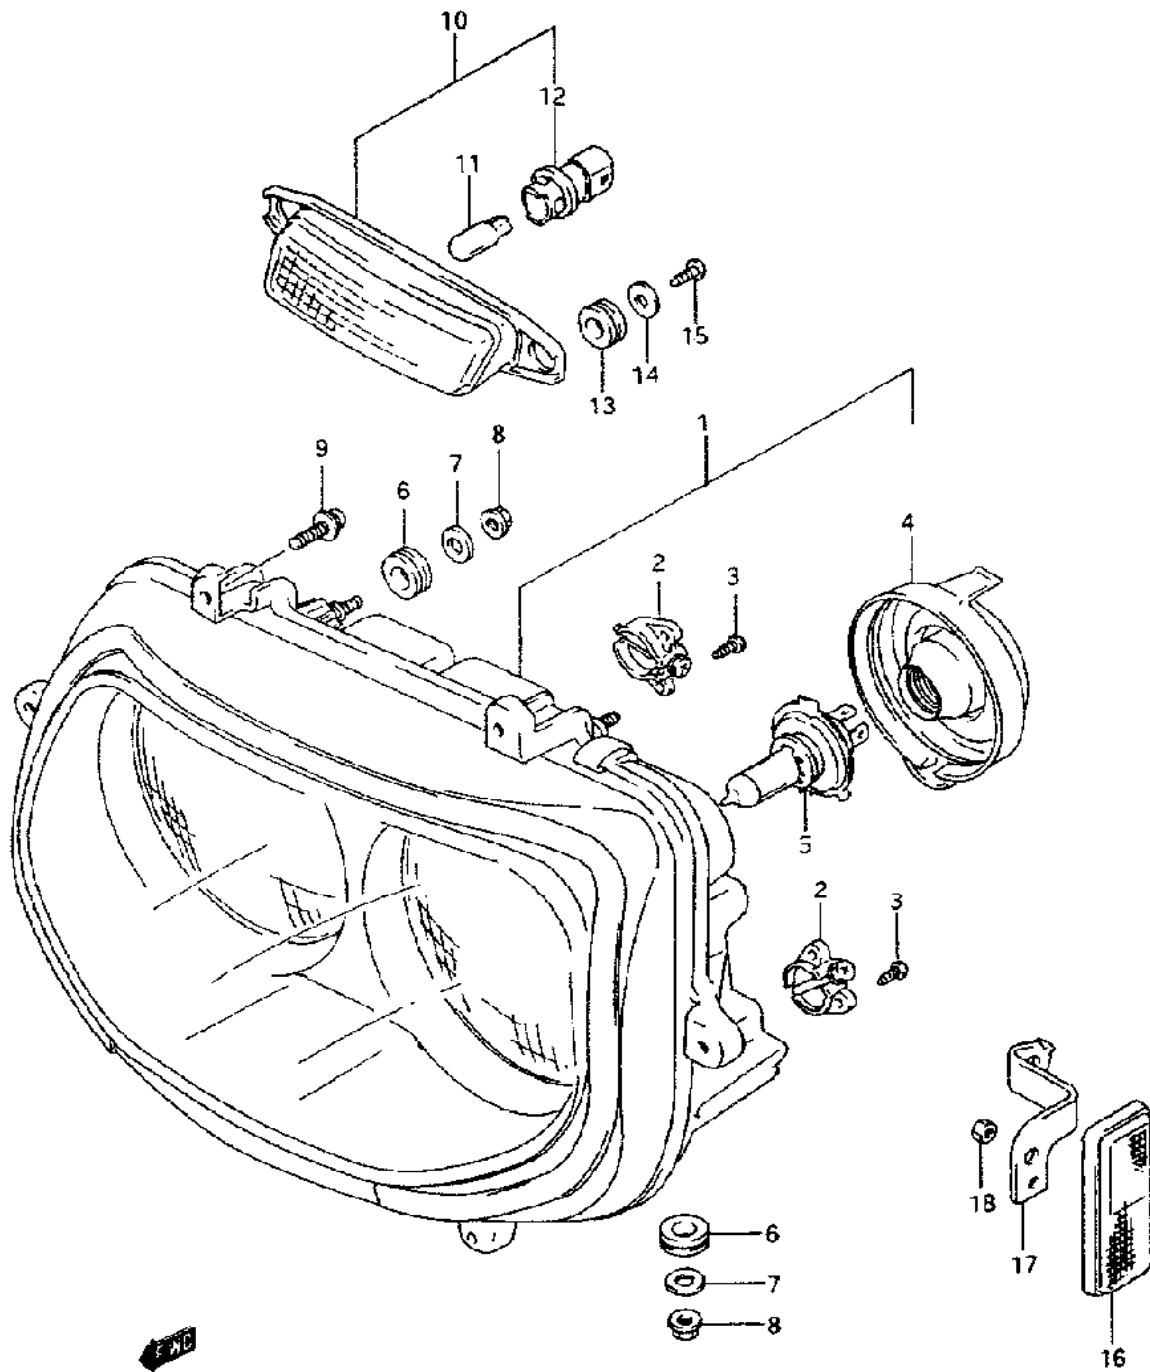

Model Year:	1994
Manufacturer:	Suzuki
Model:	GSXR1100WR
Schematic:	HEADLAMP (MODEL P/R)
Description:	1994 Suzuki GSXR1100WR-Updated HEADLAMP (MODEL P/R)