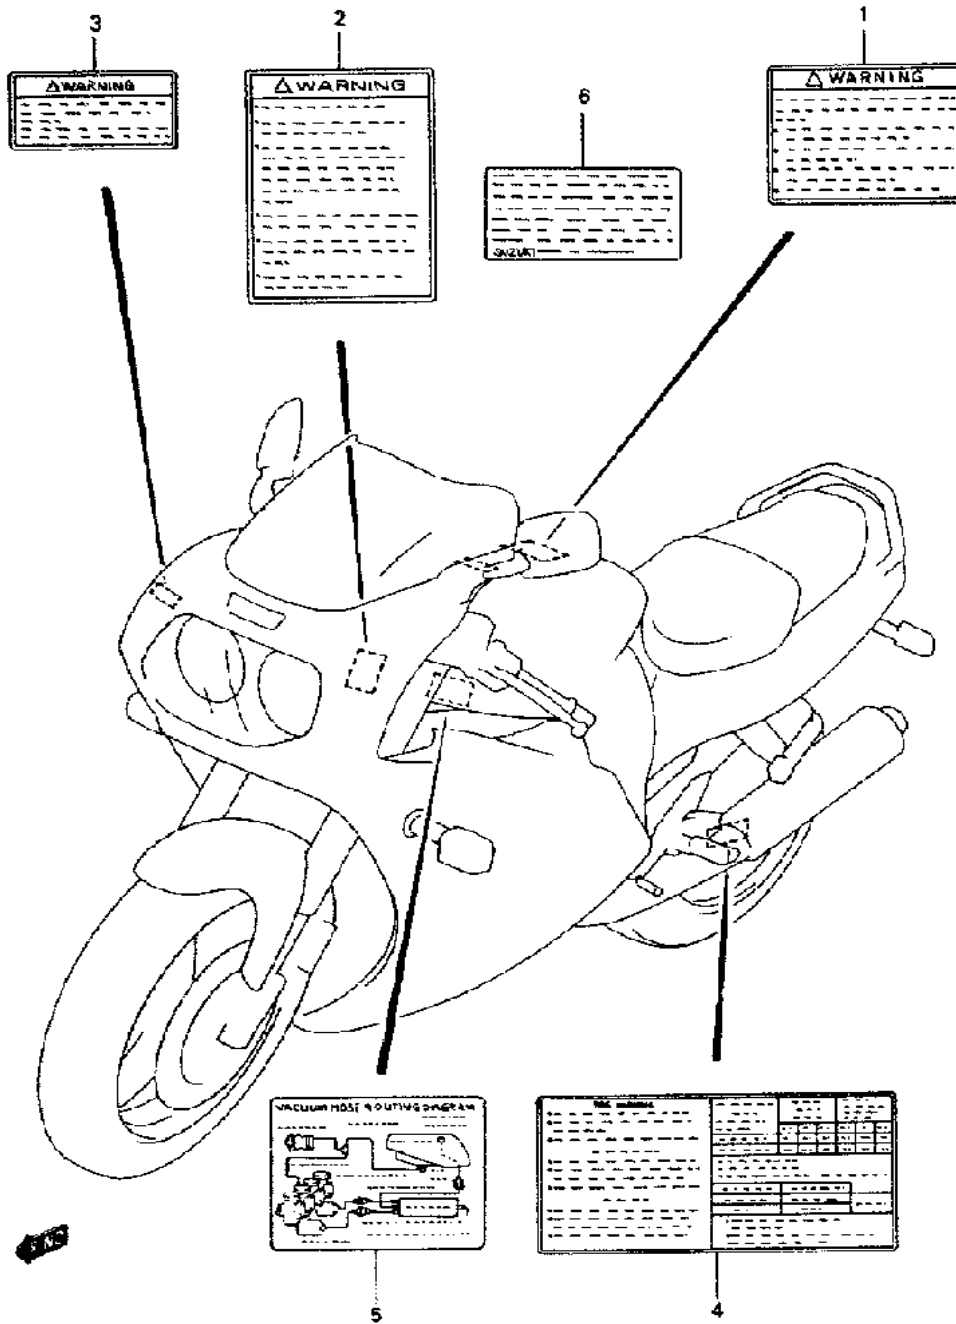

Model Year:	1994
Manufacturer:	Suzuki
Model:	GSXR1100WR
Schematic:	LABEL
Description:	1994 Suzuki GSXR1100WR-Updated LABEL