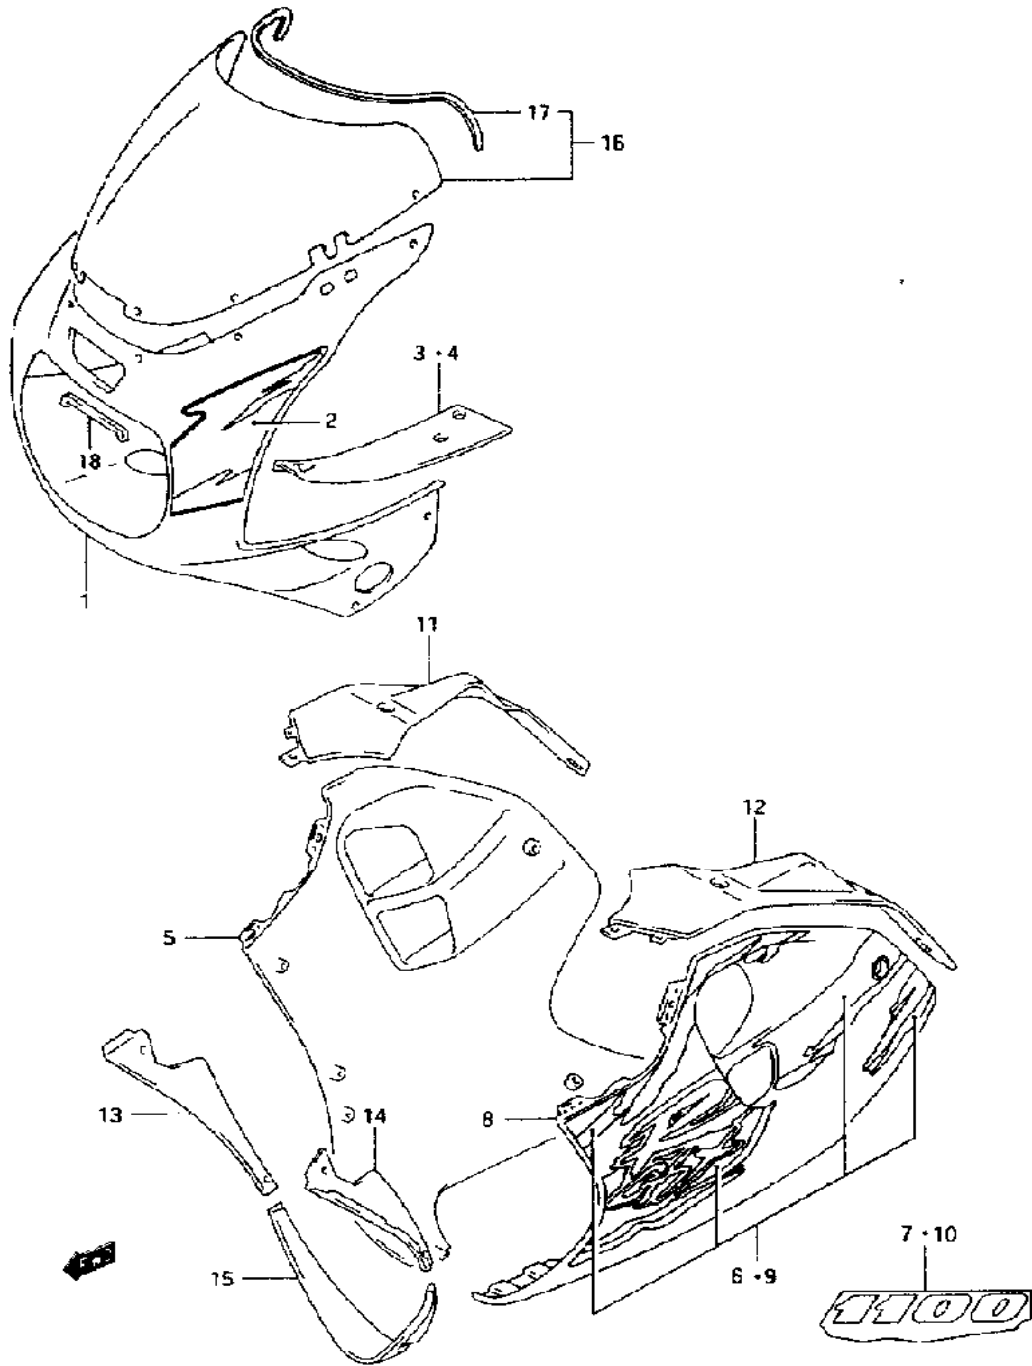

Model Year:	1994
Manufacturer:	Suzuki
Model:	GSXR1100WR
Schematic:	COWLING BODY (MODEL R M18)
Description:	1994 Suzuki GSXR1100WR-Updated COWLING BODY (MODEL R M18)