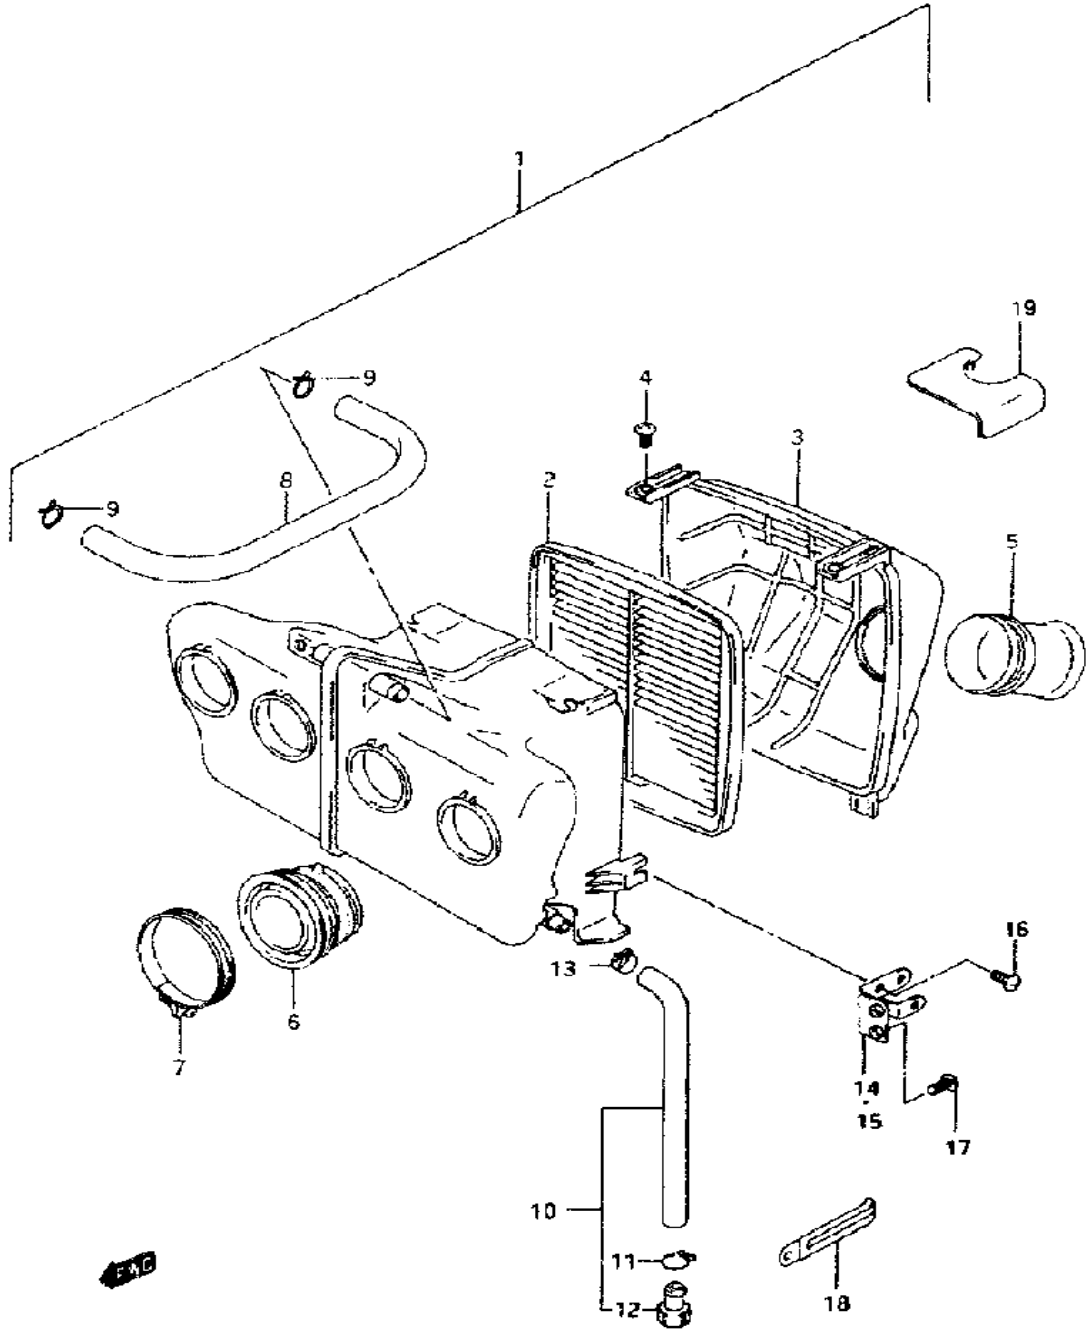

Model Year:	1994
Manufacturer:	Suzuki
Model:	GSXR1100WR
Schematic:	AIR CLEANER
Description:	1994 Suzuki GSXR1100WR-Updated AIR CLEANER

Model Year:	1994
Manufacturer:	Suzuki
Model:	GSXR1100WR
Schematic:	ALTERNATOR (MODEL P/R)
Description:	1994 Suzuki GSXR1100WR-Updated ALTERNATOR (MODEL P/R)

Model Year:	1994
Manufacturer:	Suzuki
Model:	GSXR1100WR
Schematic:	BATTERY
Description:	1994 Suzuki GSXR1100WR-Updated BATTERY

Model Year:	1994
Manufacturer:	Suzuki
Model:	GSXR1100WR
Schematic:	CAM CHAIN
Description:	1994 Suzuki GSXR1100WR-Updated CAM CHAIN

Model Year:	1994
Manufacturer:	Suzuki
Model:	GSXR1100WR
Schematic:	CAM SHAFT - VALVE
Description:	1994 Suzuki GSXR1100WR-Updated CAM SHAFT - VALVE

Model Year:	1994
Manufacturer:	Suzuki
Model:	GSXR1100WR
Schematic:	CANISTER (CALIFORNIA ONLY)
Description:	1994 Suzuki GSXR1100WR-Updated CANISTER (CALIFORNIA ONLY)