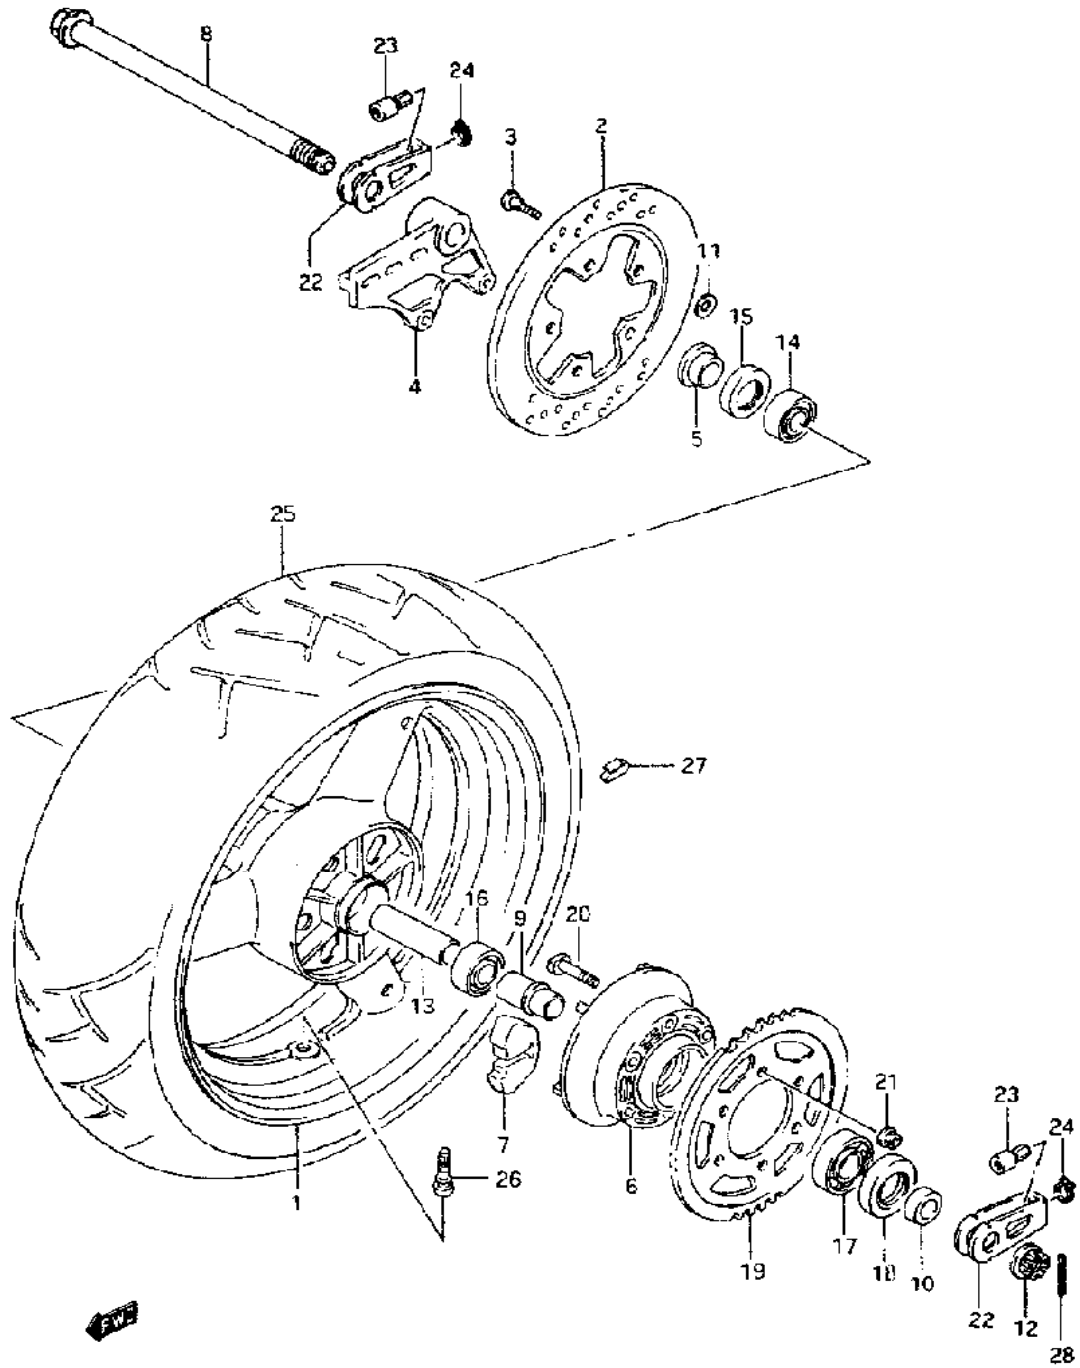

Model Year:	1994
Manufacturer:	Suzuki
Model:	GSXR1100WR
Schematic:	REAR WHEEL (MODEL P/R)
Description:	1994 Suzuki GSXR1100WR-Updated REAR WHEEL (MODEL P/R)