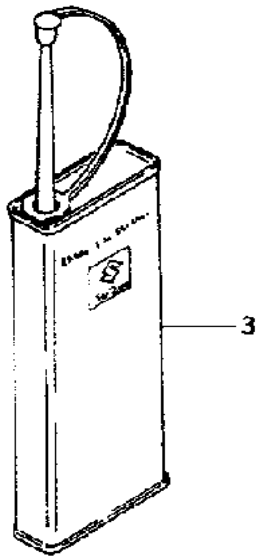

Model Year:	1994
Manufacturer:	Suzuki
Model:	GSXR1100WR
Schematic:	OPTIONAL
Description:	1994 Suzuki GSXR1100WR-Updated OPTIONAL