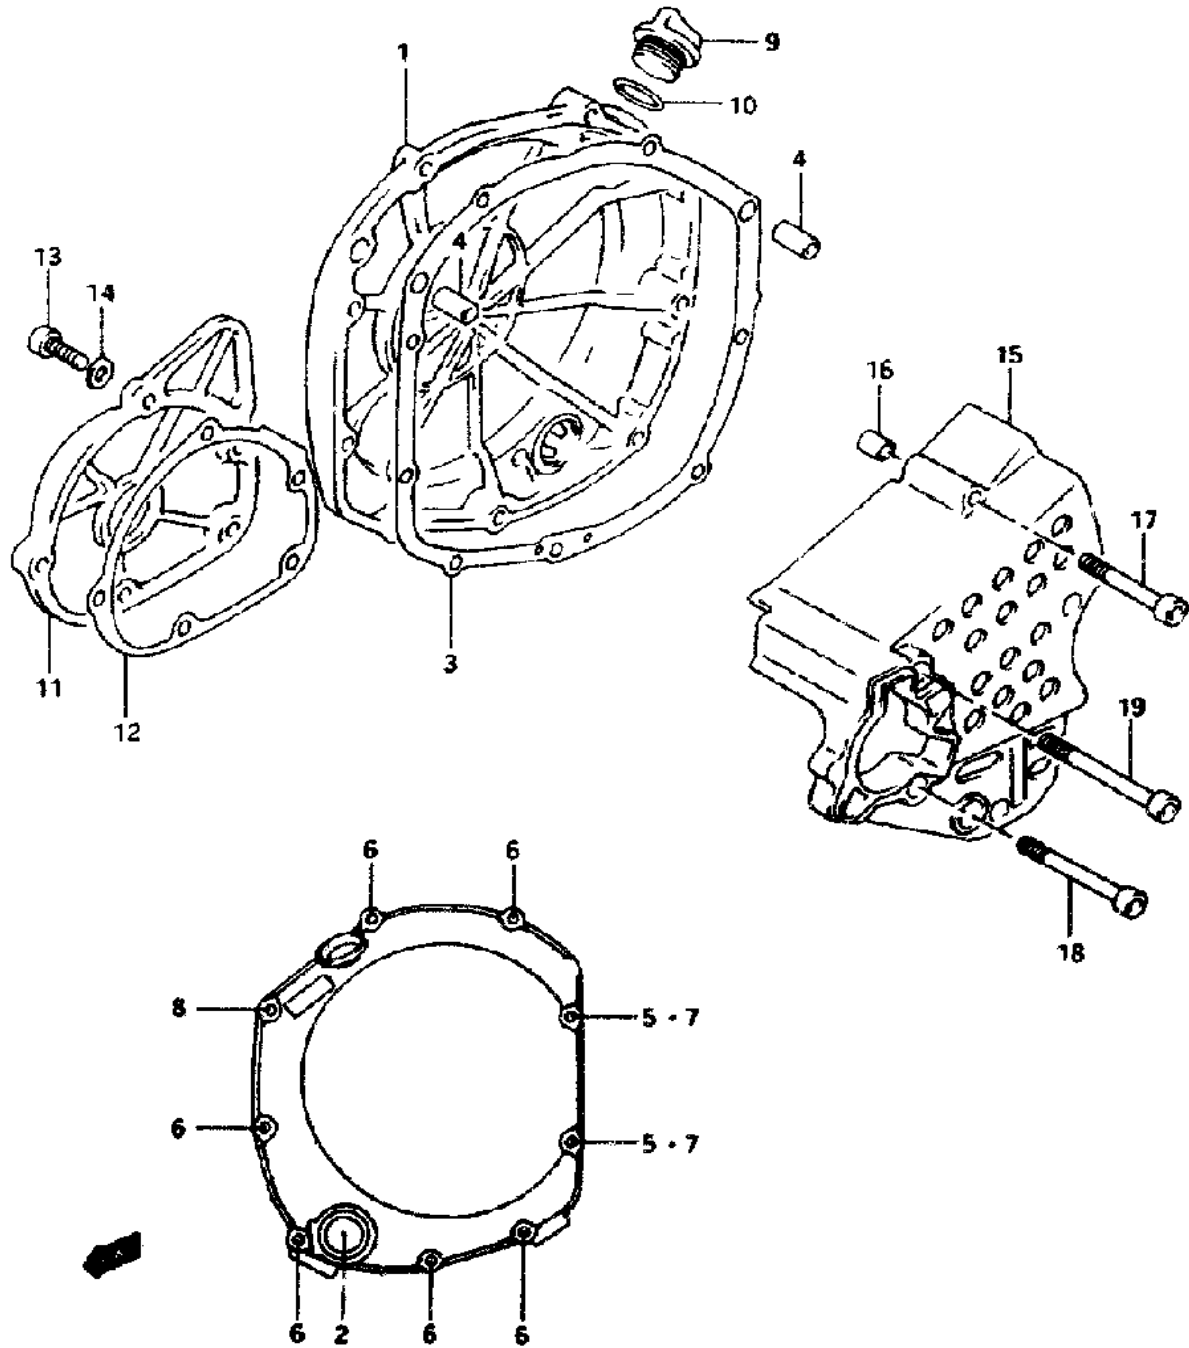

Model Year:	1994
Manufacturer:	Suzuki
Model:	GSXR1100WR
Schematic:	CRANKCASE COVER
Description:	1994 Suzuki GSXR1100WR-Updated CRANKCASE COVER