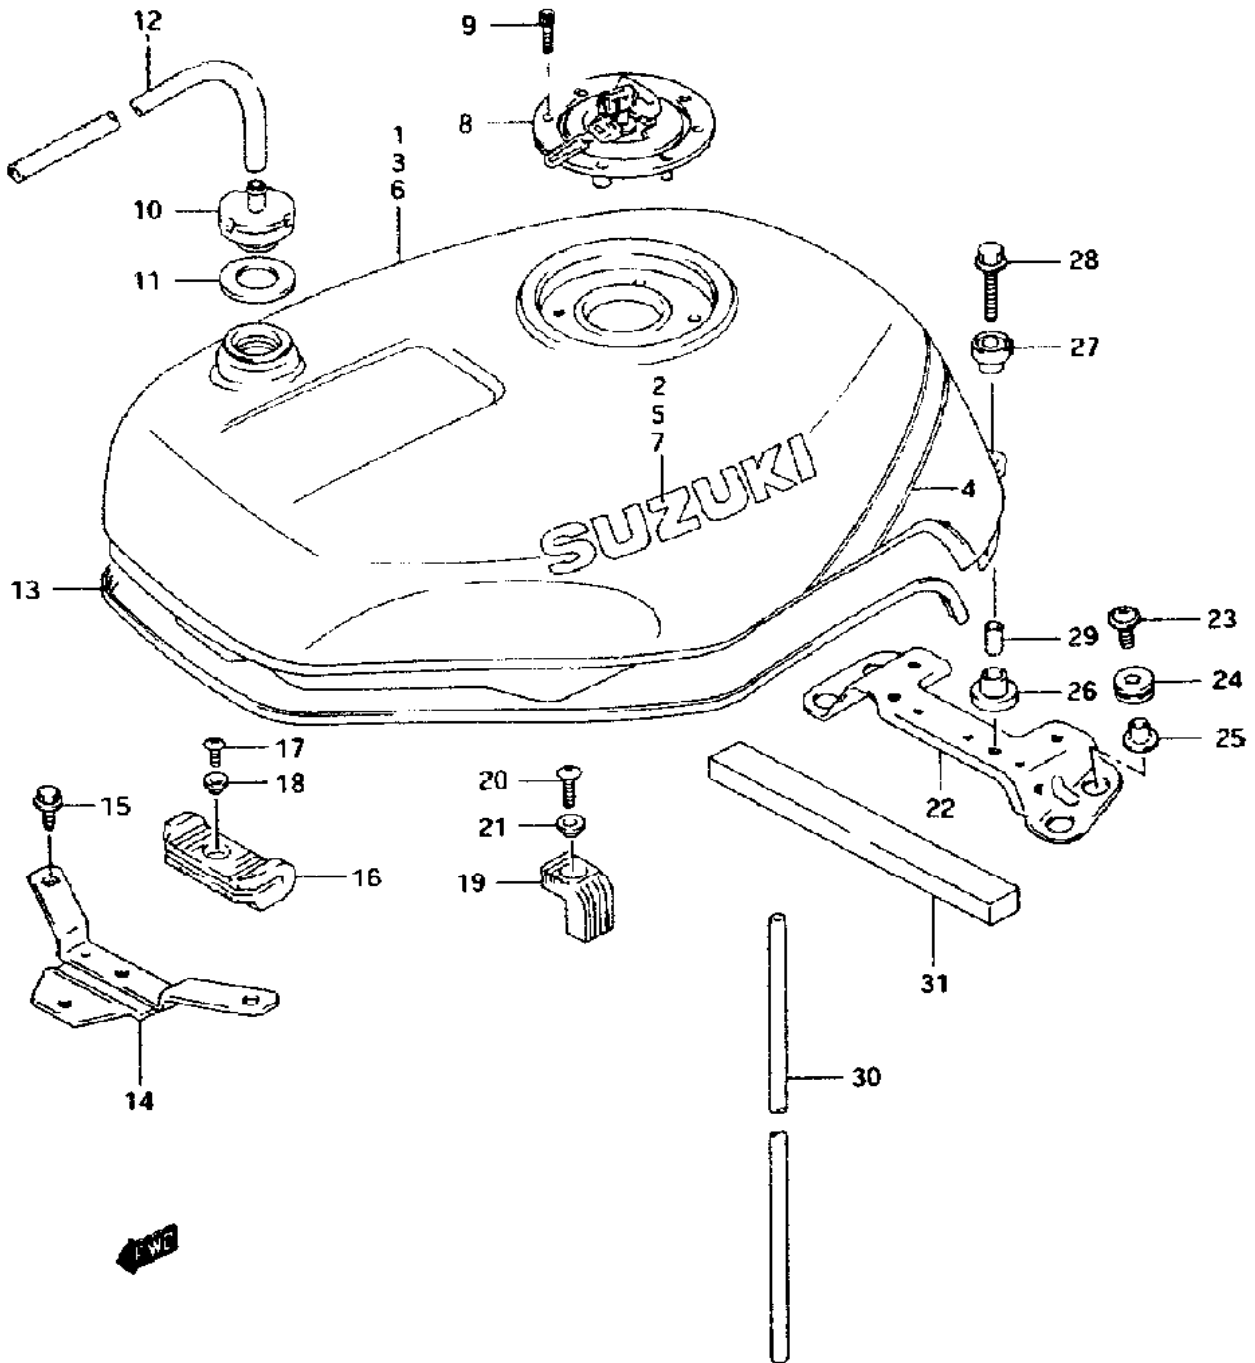

Model Year:	1994
Manufacturer:	Suzuki
Model:	GSXR1100WR
Schematic:	FUEL TANK (MODEL P/R)
Description:	1994 Suzuki GSXR1100WR-Updated FUEL TANK (MODEL P/R)