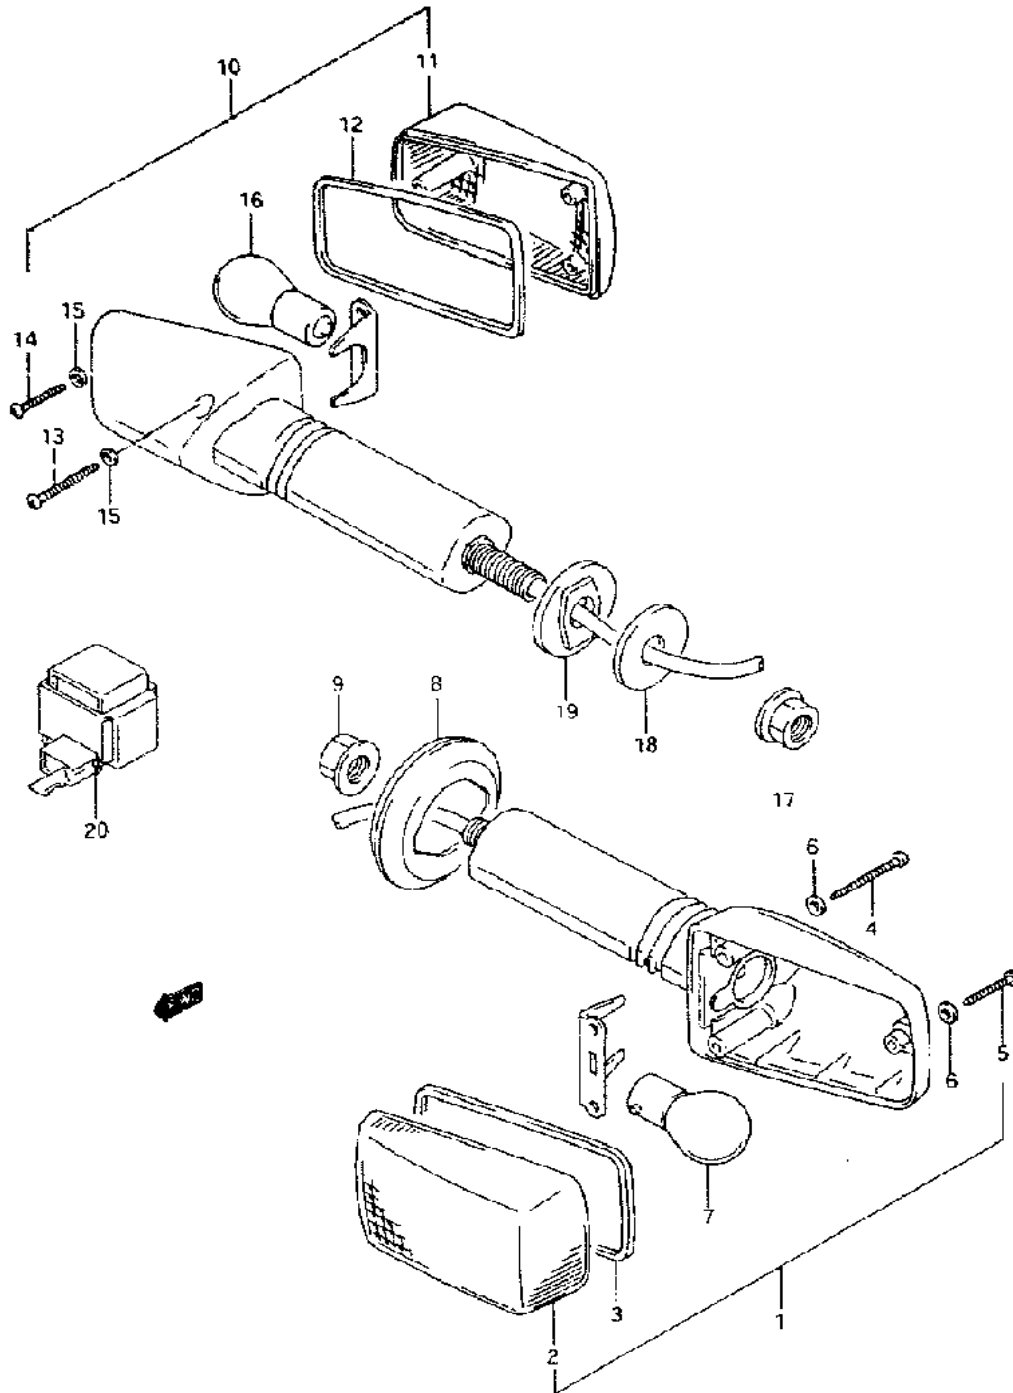

Model Year:	1994
Manufacturer:	Suzuki
Model:	GSXR1100WR
Schematic:	TURNSIGNAL LAMP
Description:	1994 Suzuki GSXR1100WR-Updated TURNSIGNAL LAMP