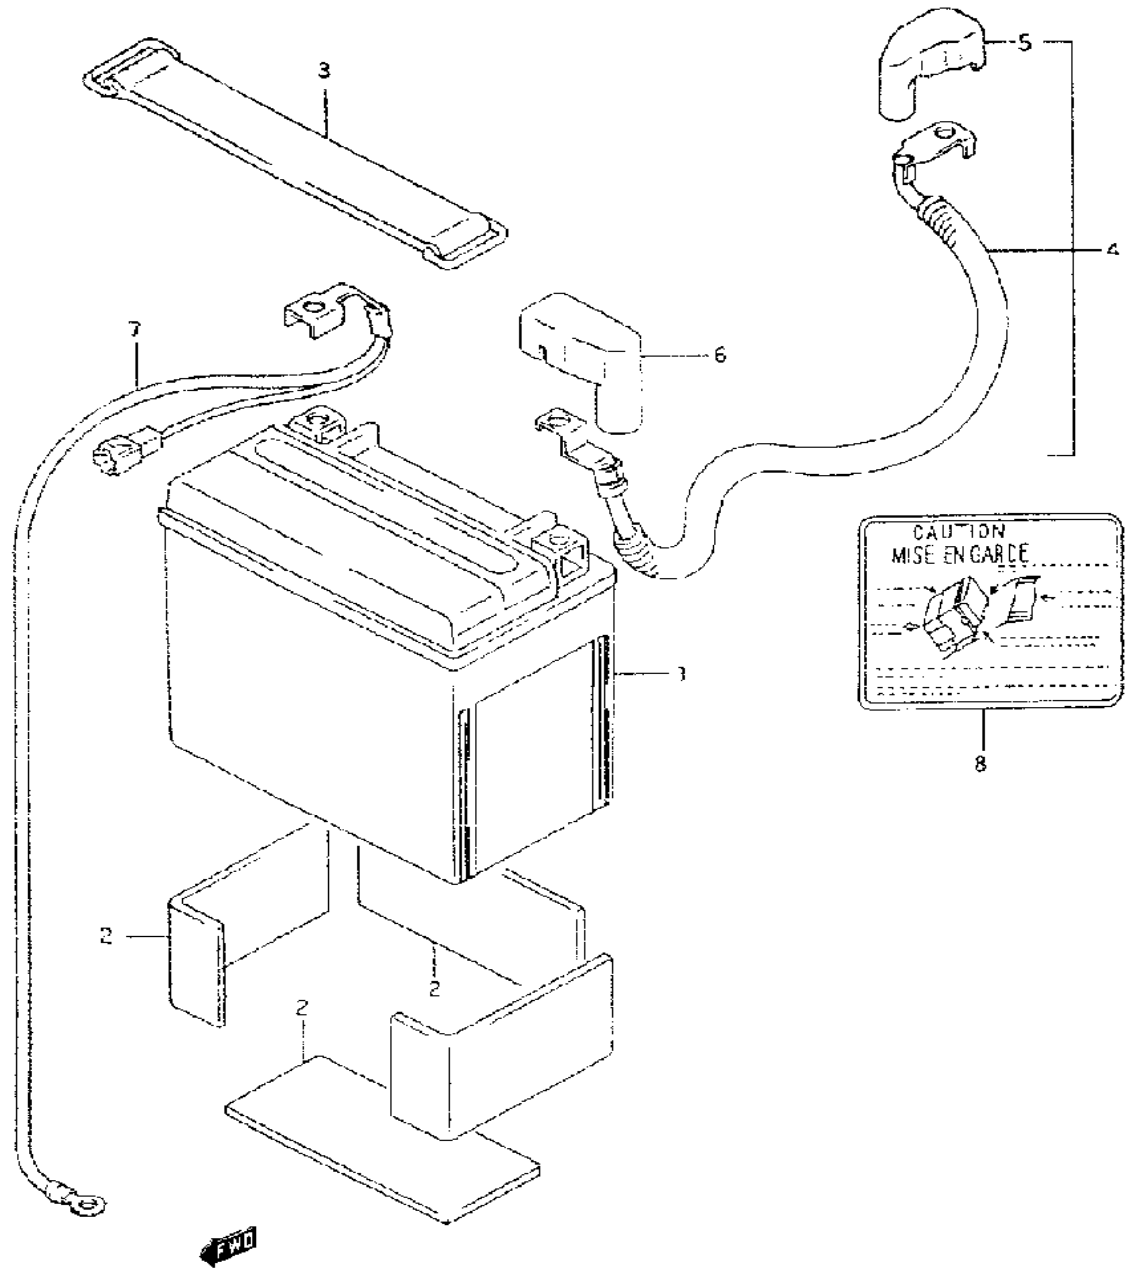

Model Year:	1994
Manufacturer:	Suzuki
Model:	GSXR1100WR
Schematic:	AIR CLEANER
Description:	1994 Suzuki GSXR1100WR-Updated AIR CLEANER

Model Year:	1994
Manufacturer:	Suzuki
Model:	GSXR1100WR
Schematic:	ALTERNATOR (MODEL P/R)
Description:	1994 Suzuki GSXR1100WR-Updated ALTERNATOR (MODEL P/R)

Model Year:	1994
Manufacturer:	Suzuki
Model:	GSXR1100WR
Schematic:	BATTERY
Description:	1994 Suzuki GSXR1100WR-Updated BATTERY

Model Year:	1994
Manufacturer:	Suzuki
Model:	GSXR1100WR
Schematic:	CAM CHAIN
Description:	1994 Suzuki GSXR1100WR-Updated CAM CHAIN

Model Year:	1994
Manufacturer:	Suzuki
Model:	GSXR1100WR
Schematic:	CAM SHAFT - VALVE
Description:	1994 Suzuki GSXR1100WR-Updated CAM SHAFT - VALVE

Model Year:	1994
Manufacturer:	Suzuki
Model:	GSXR1100WR
Schematic:	CANISTER (CALIFORNIA ONLY)
Description:	1994 Suzuki GSXR1100WR-Updated CANISTER (CALIFORNIA ONLY)