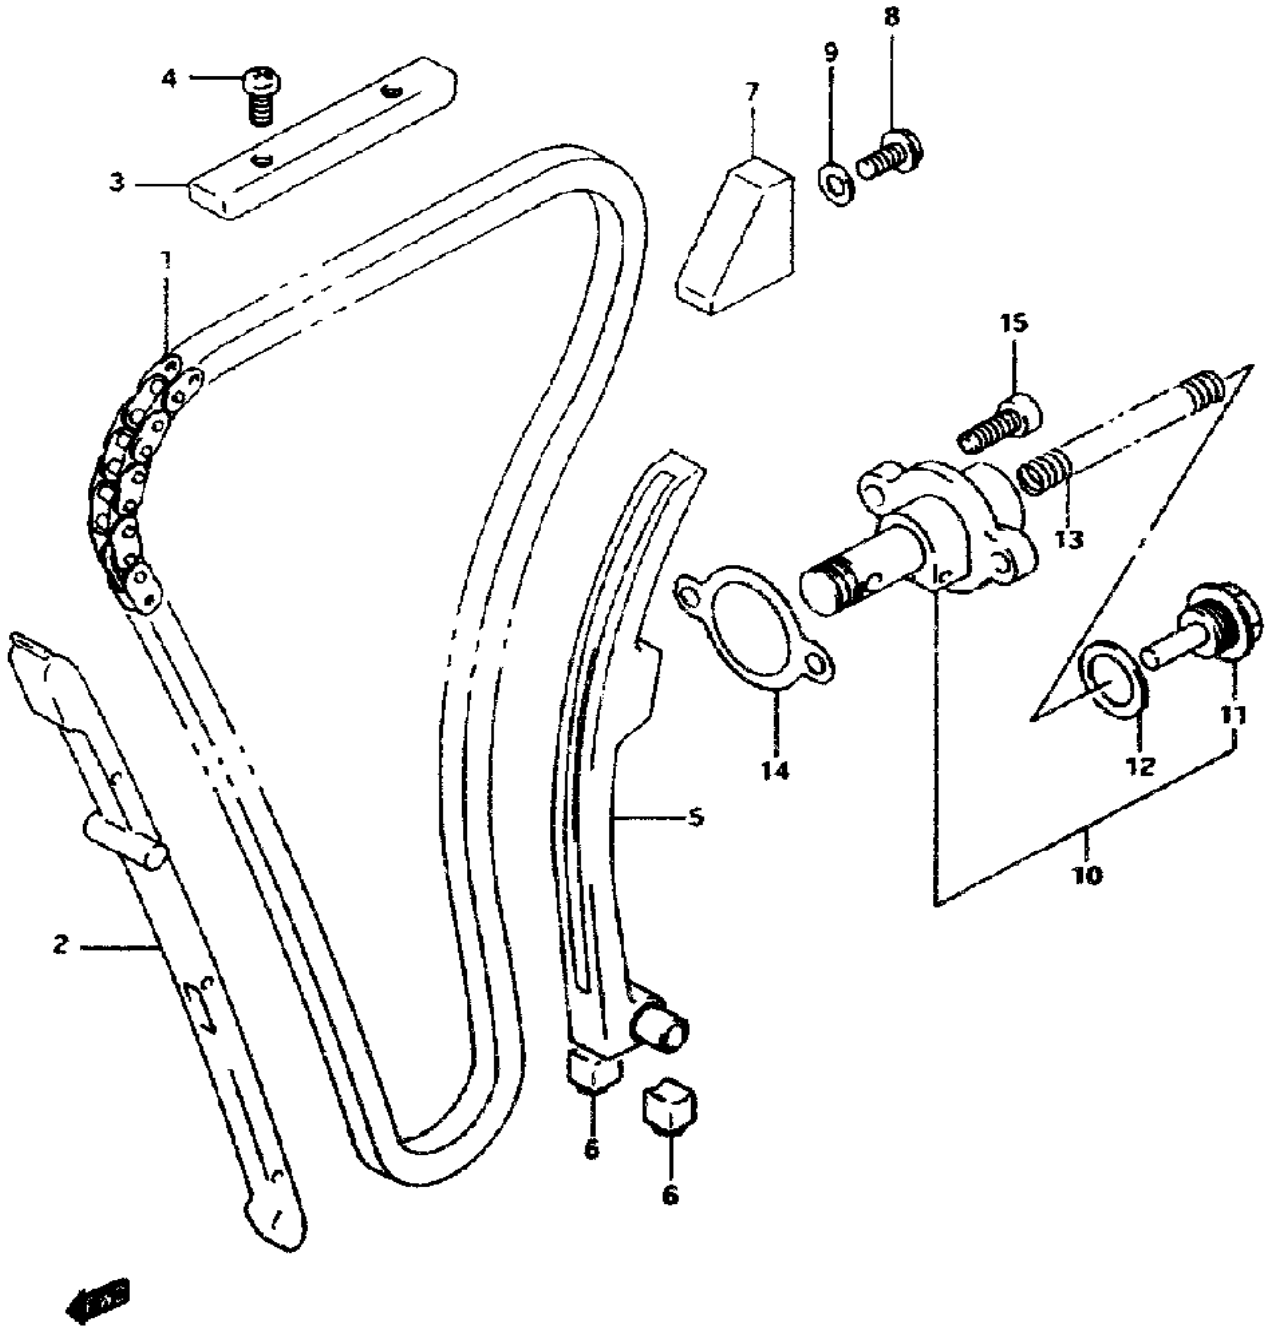

Model Year:	1994
Manufacturer:	Suzuki
Model:	GSXR1100WR
Schematic:	AIR CLEANER
Description:	1994 Suzuki GSXR1100WR-Updated AIR CLEANER

Model Year:	1994
Manufacturer:	Suzuki
Model:	GSXR1100WR
Schematic:	ALTERNATOR (MODEL P/R)
Description:	1994 Suzuki GSXR1100WR-Updated ALTERNATOR (MODEL P/R)

Model Year:	1994
Manufacturer:	Suzuki
Model:	GSXR1100WR
Schematic:	BATTERY
Description:	1994 Suzuki GSXR1100WR-Updated BATTERY

Model Year:	1994
Manufacturer:	Suzuki
Model:	GSXR1100WR
Schematic:	CAM CHAIN
Description:	1994 Suzuki GSXR1100WR-Updated CAM CHAIN

Model Year:	1994
Manufacturer:	Suzuki
Model:	GSXR1100WR
Schematic:	CAM SHAFT - VALVE
Description:	1994 Suzuki GSXR1100WR-Updated CAM SHAFT - VALVE

Model Year:	1994
Manufacturer:	Suzuki
Model:	GSXR1100WR
Schematic:	CANISTER (CALIFORNIA ONLY)
Description:	1994 Suzuki GSXR1100WR-Updated CANISTER (CALIFORNIA ONLY)