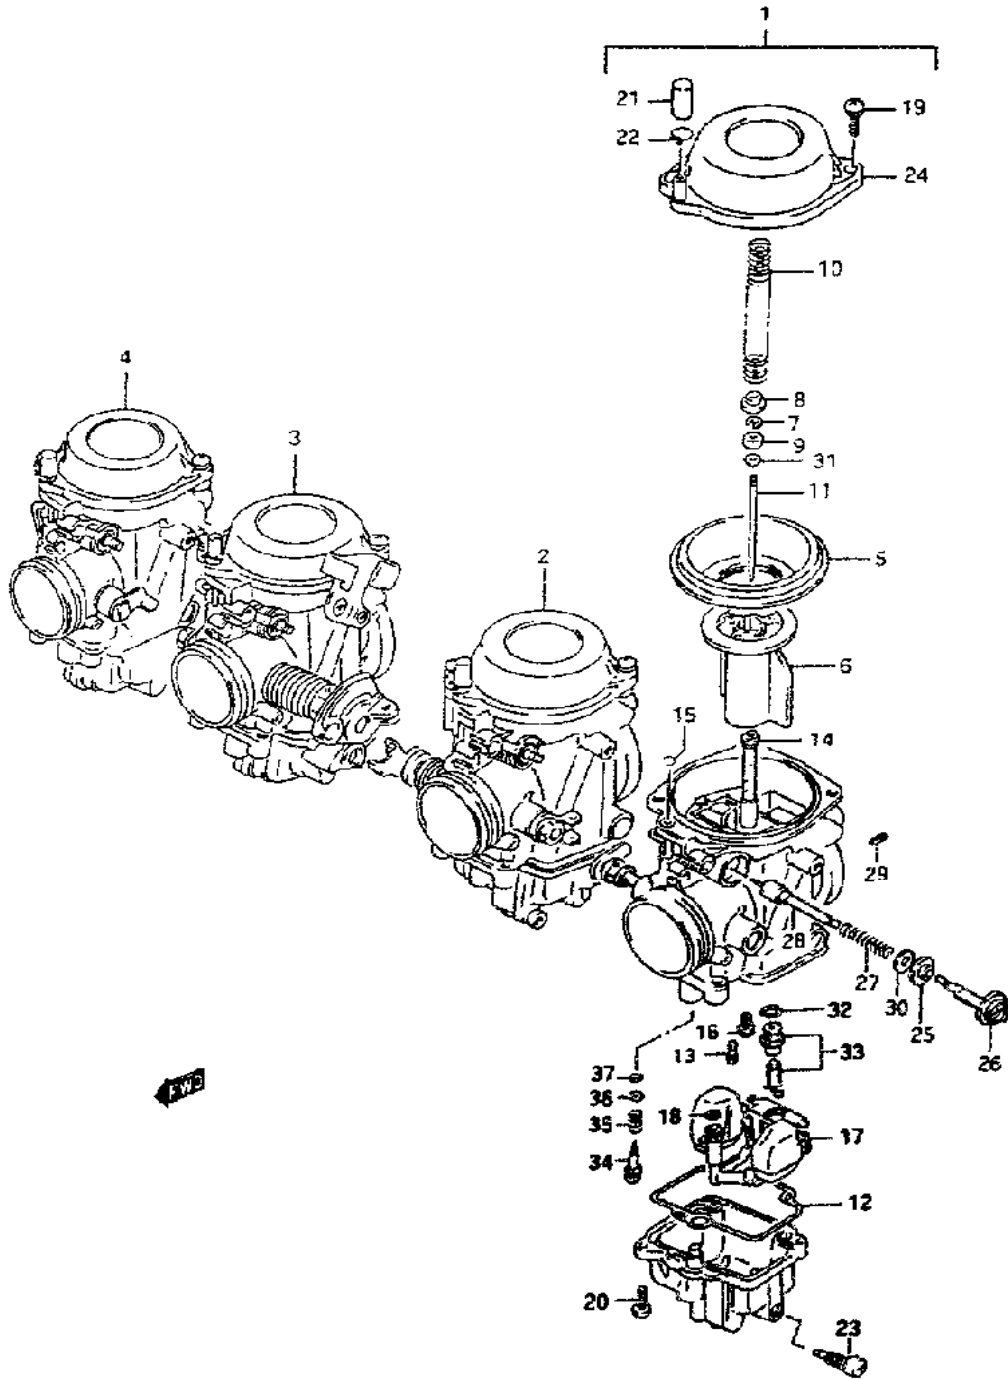

Model Year:	1994
Manufacturer:	Suzuki
Model:	GSXR1100WR
Schematic:	BATTERY
Description:	1994 Suzuki GSXR1100WR-Updated BATTERY

Model Year:	1994
Manufacturer:	Suzuki
Model:	GSXR1100WR
Schematic:	CAM CHAIN
Description:	1994 Suzuki GSXR1100WR-Updated CAM CHAIN

Model Year:	1994
Manufacturer:	Suzuki
Model:	GSXR1100WR
Schematic:	CAM SHAFT - VALVE
Description:	1994 Suzuki GSXR1100WR-Updated CAM SHAFT - VALVE

Model Year:	1994
Manufacturer:	Suzuki
Model:	GSXR1100WR
Schematic:	CANISTER (CALIFORNIA ONLY)
Description:	1994 Suzuki GSXR1100WR-Updated CANISTER (CALIFORNIA ONLY)

Model Year:	1994
Manufacturer:	Suzuki
Model:	GSXR1100WR
Schematic:	CARBURETOR
Description:	1994 Suzuki GSXR1100WR-Updated CARBURETOR

Model Year:	1994
Manufacturer:	Suzuki
Model:	GSXR1100WR
Schematic:	CARBURETOR FITTINGS
Description:	1994 Suzuki GSXR1100WR-Updated CARBURETOR FITTINGS

Model Year:	1994
Manufacturer:	Suzuki
Model:	GSXR1100WR
Schematic:	CLUTCH (MODEL P/R)
Description:	1994 Suzuki GSXR1100WR-Updated CLUTCH (MODEL P/R)

Model Year:	1994
Manufacturer:	Suzuki
Model:	GSXR1100WR
Schematic:	CLUTCH MASTER CYLINDER (MODEL P/R)
Description:	1994 Suzuki GSXR1100WR-Updated CLUTCH MASTER CYLINDER (MODEL P/R)