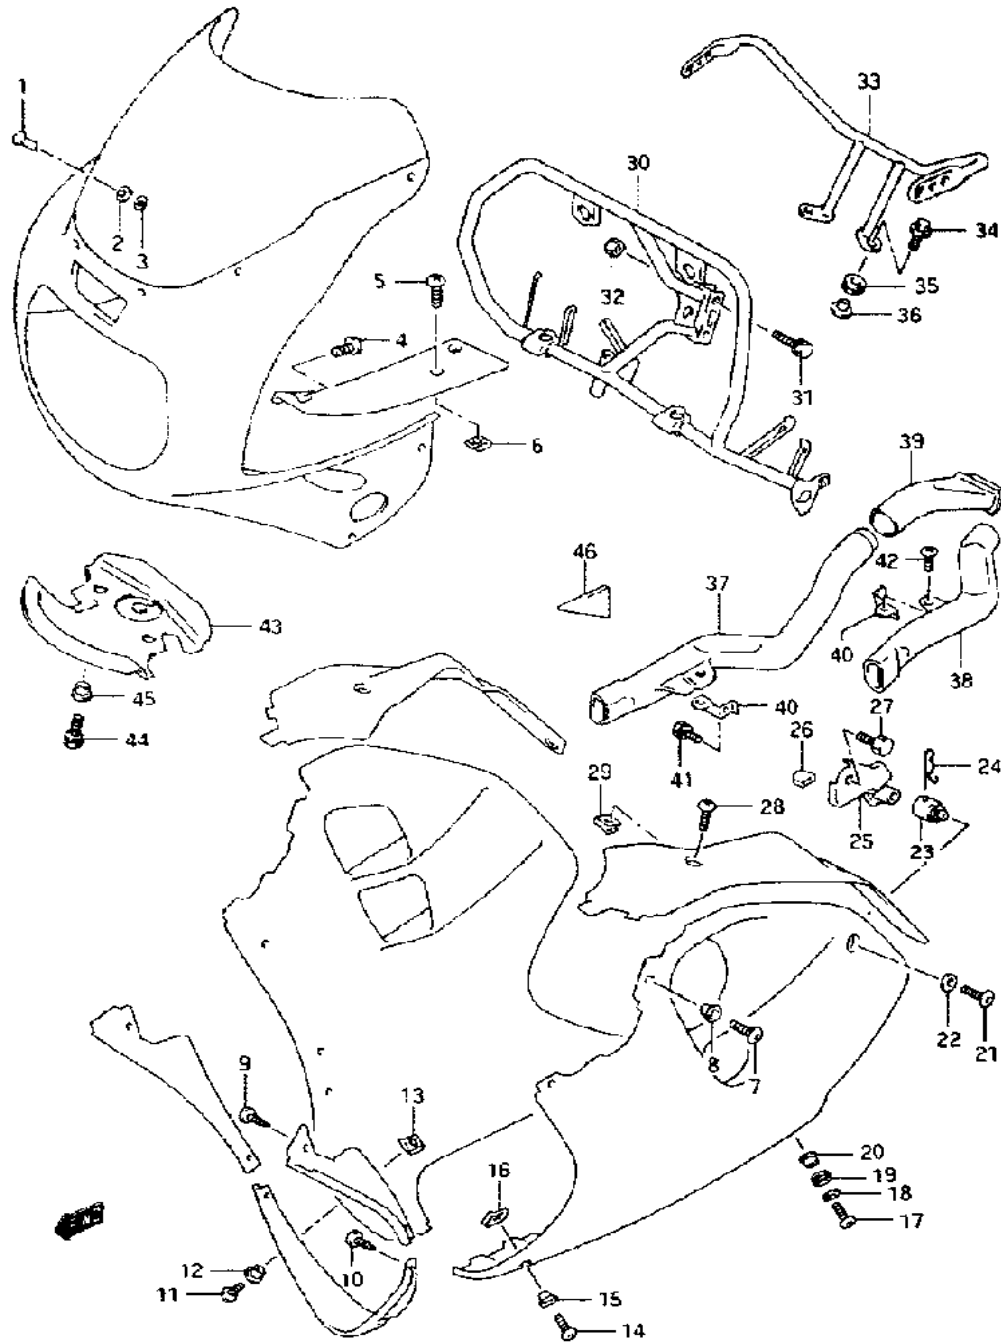

Model Year:	1994
Manufacturer:	Suzuki
Model:	GSXR1100WR
Schematic:	INSTALLATION PARTS (MODEL P/R)
Description:	1994 Suzuki GSXR1100WR-Updated INSTALLATION PARTS (MODEL P/R)